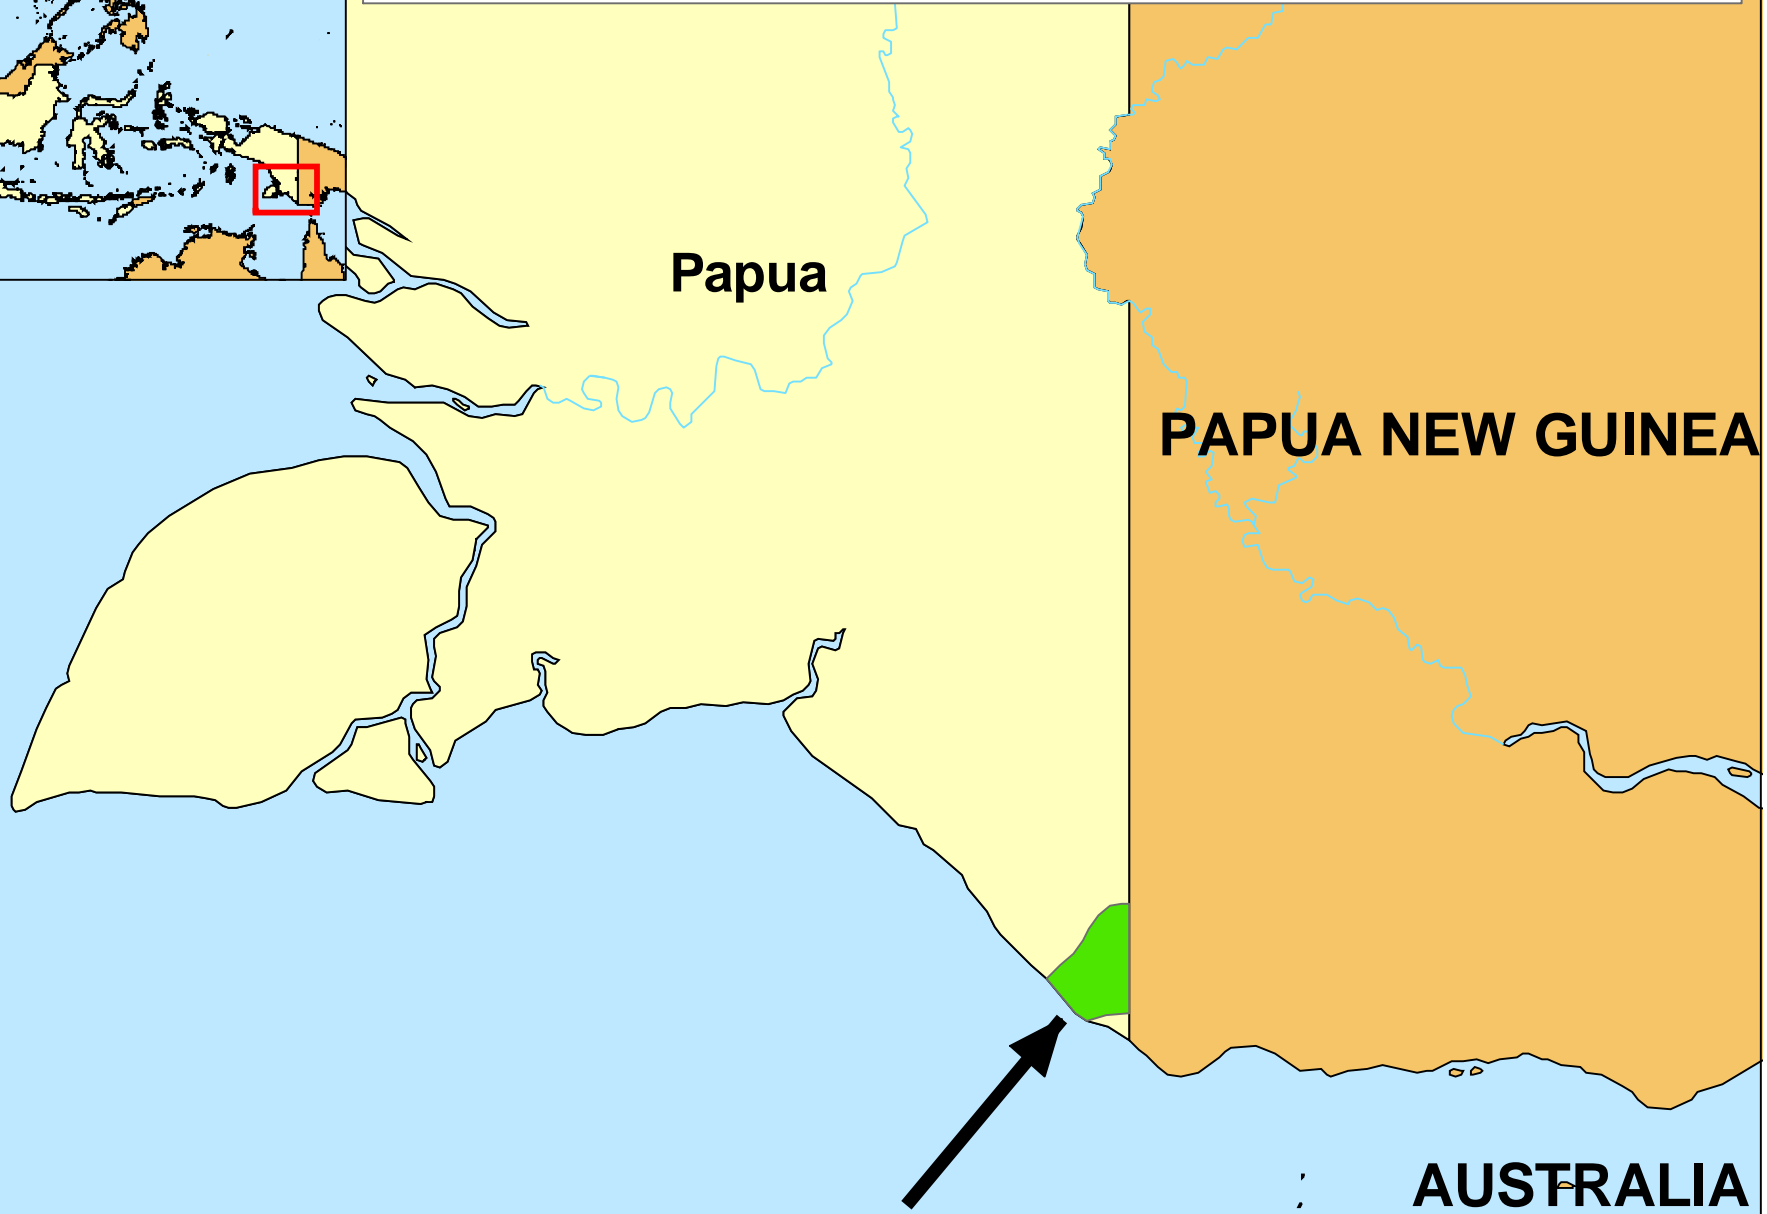

Kanum, Smarky of Indonesia

0 60 120 180 Km

www.joshuaproject.net

Geography from GMMS 2003, Global Mapping International
Language Locations from World Language Mapping System 2003