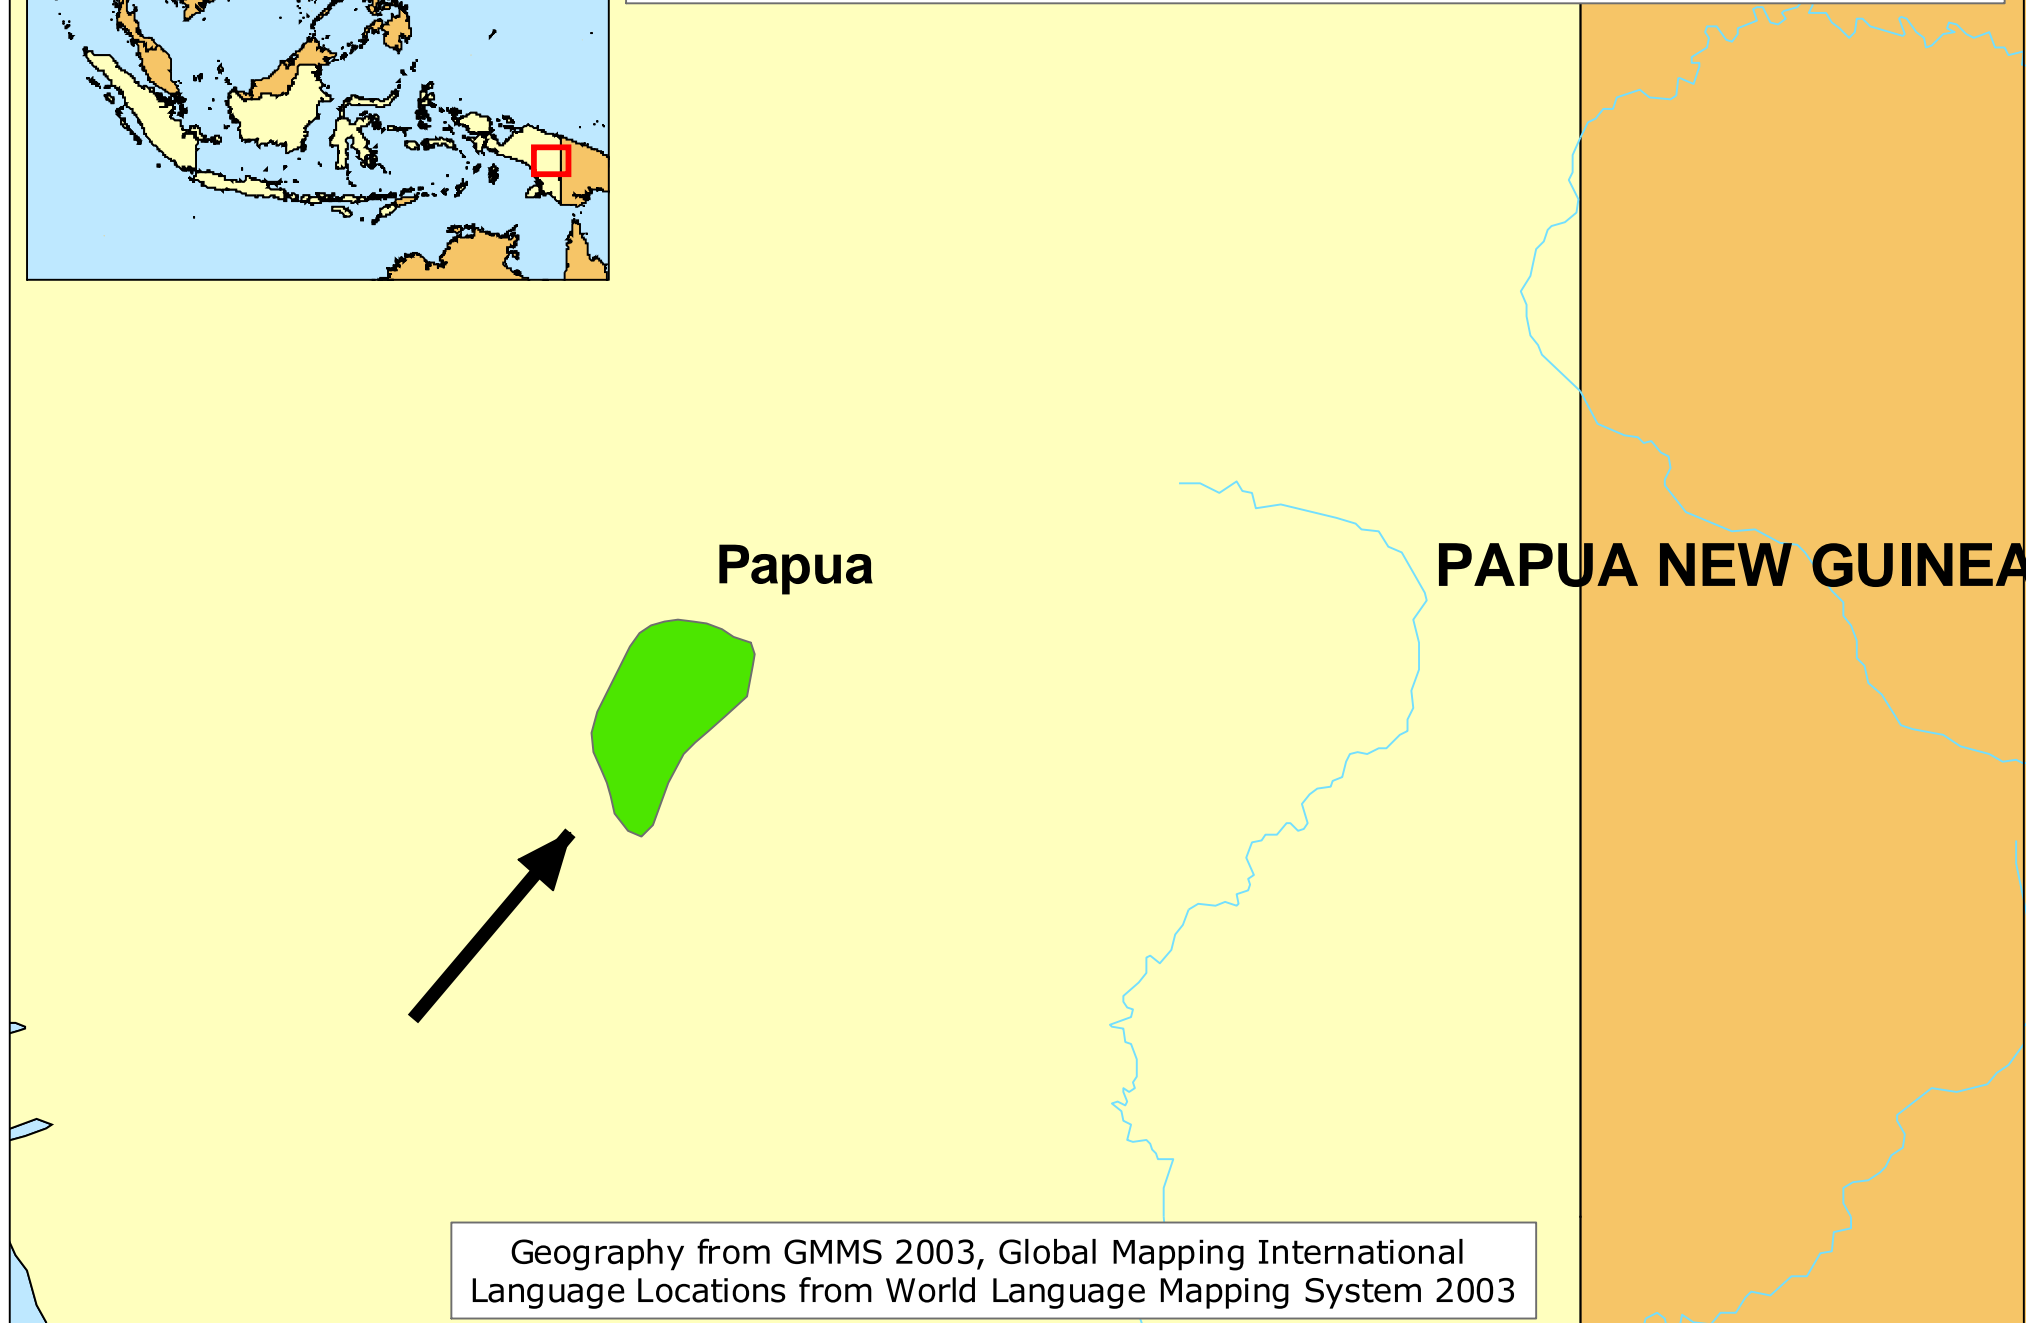

Diuwe of Indonesia

0 30 60 90 Km

www.joshuaproject.net

Geography from GMMS 2003, Global Mapping International
Language Locations from World Language Mapping System 2003