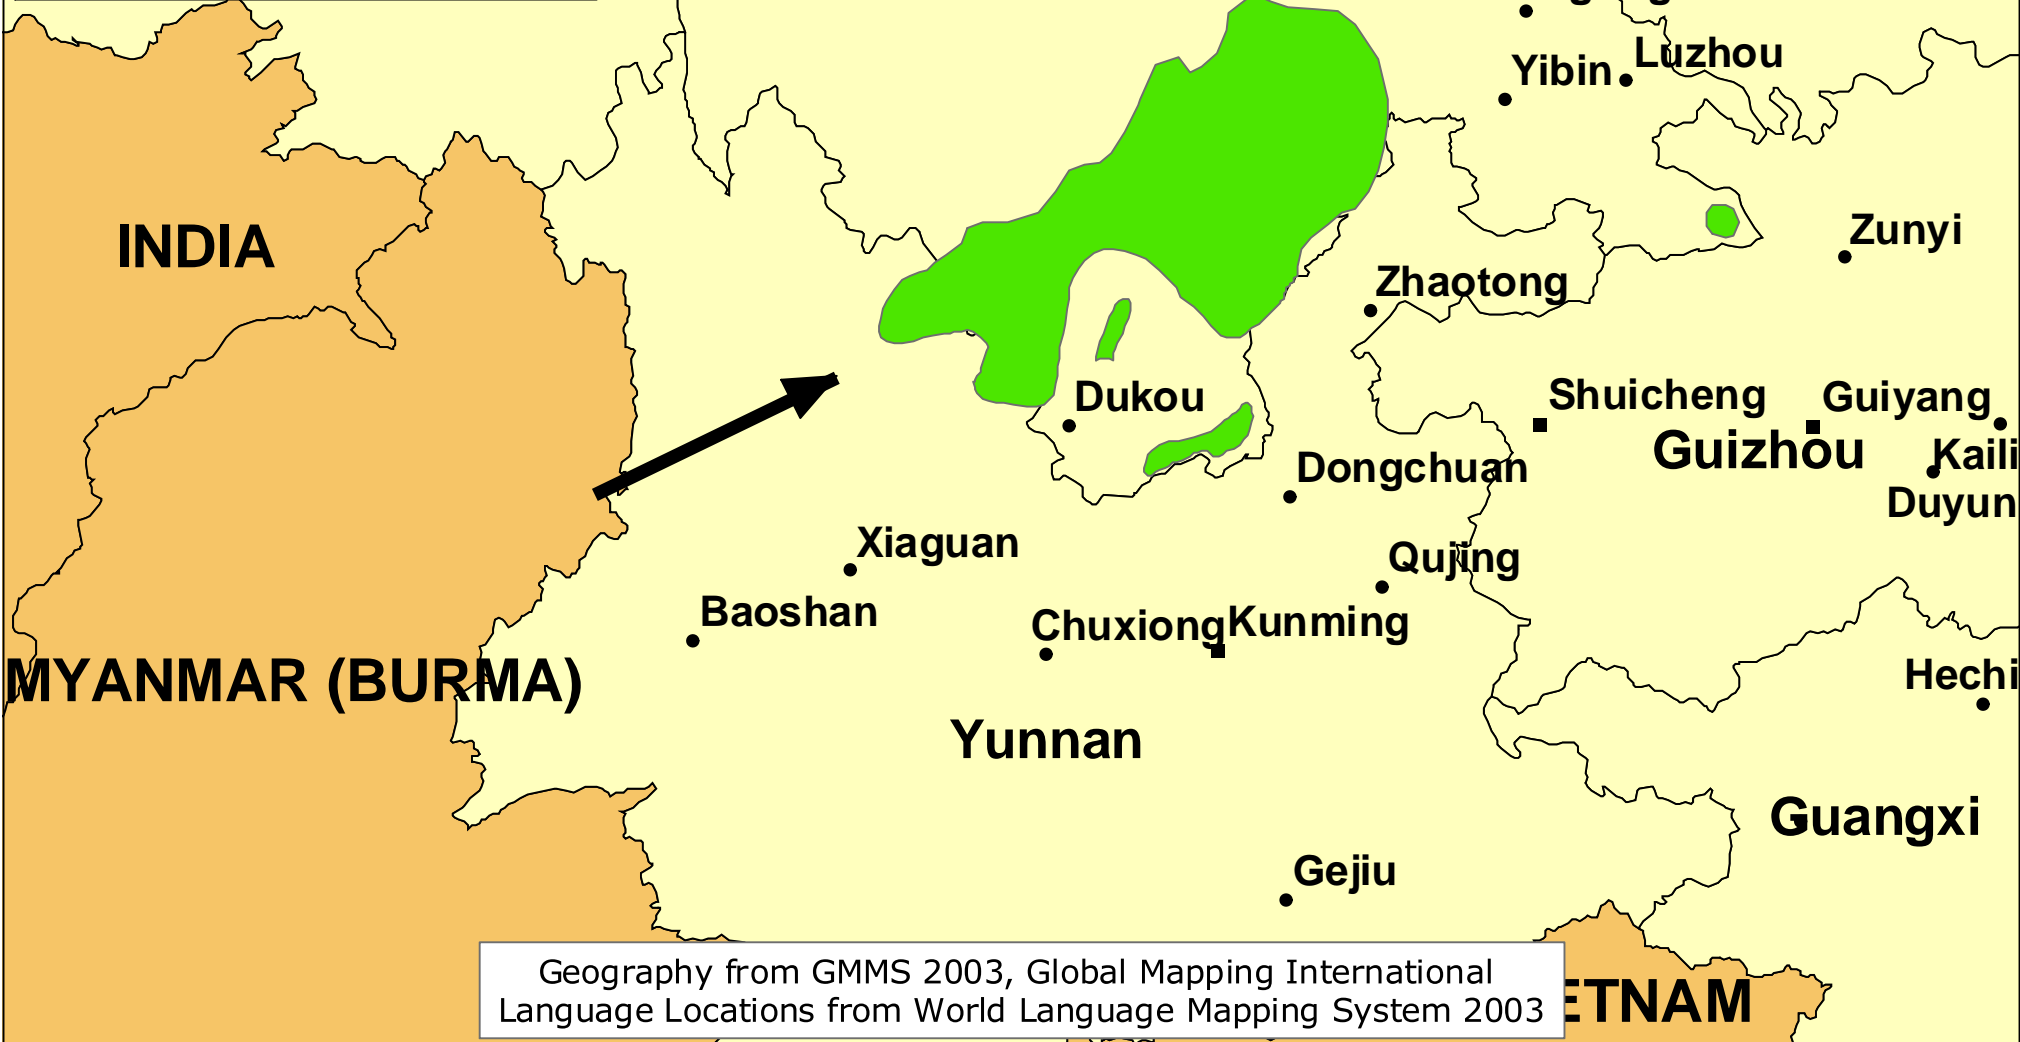

# Naruo

0 110 220 330 Km

[www.joshuaproject.net](http://www.joshuaproject.net)

Geography from GMMS 2003, Global Mapping International  
Language Locations from World Language Mapping System 2003

VIETNAM