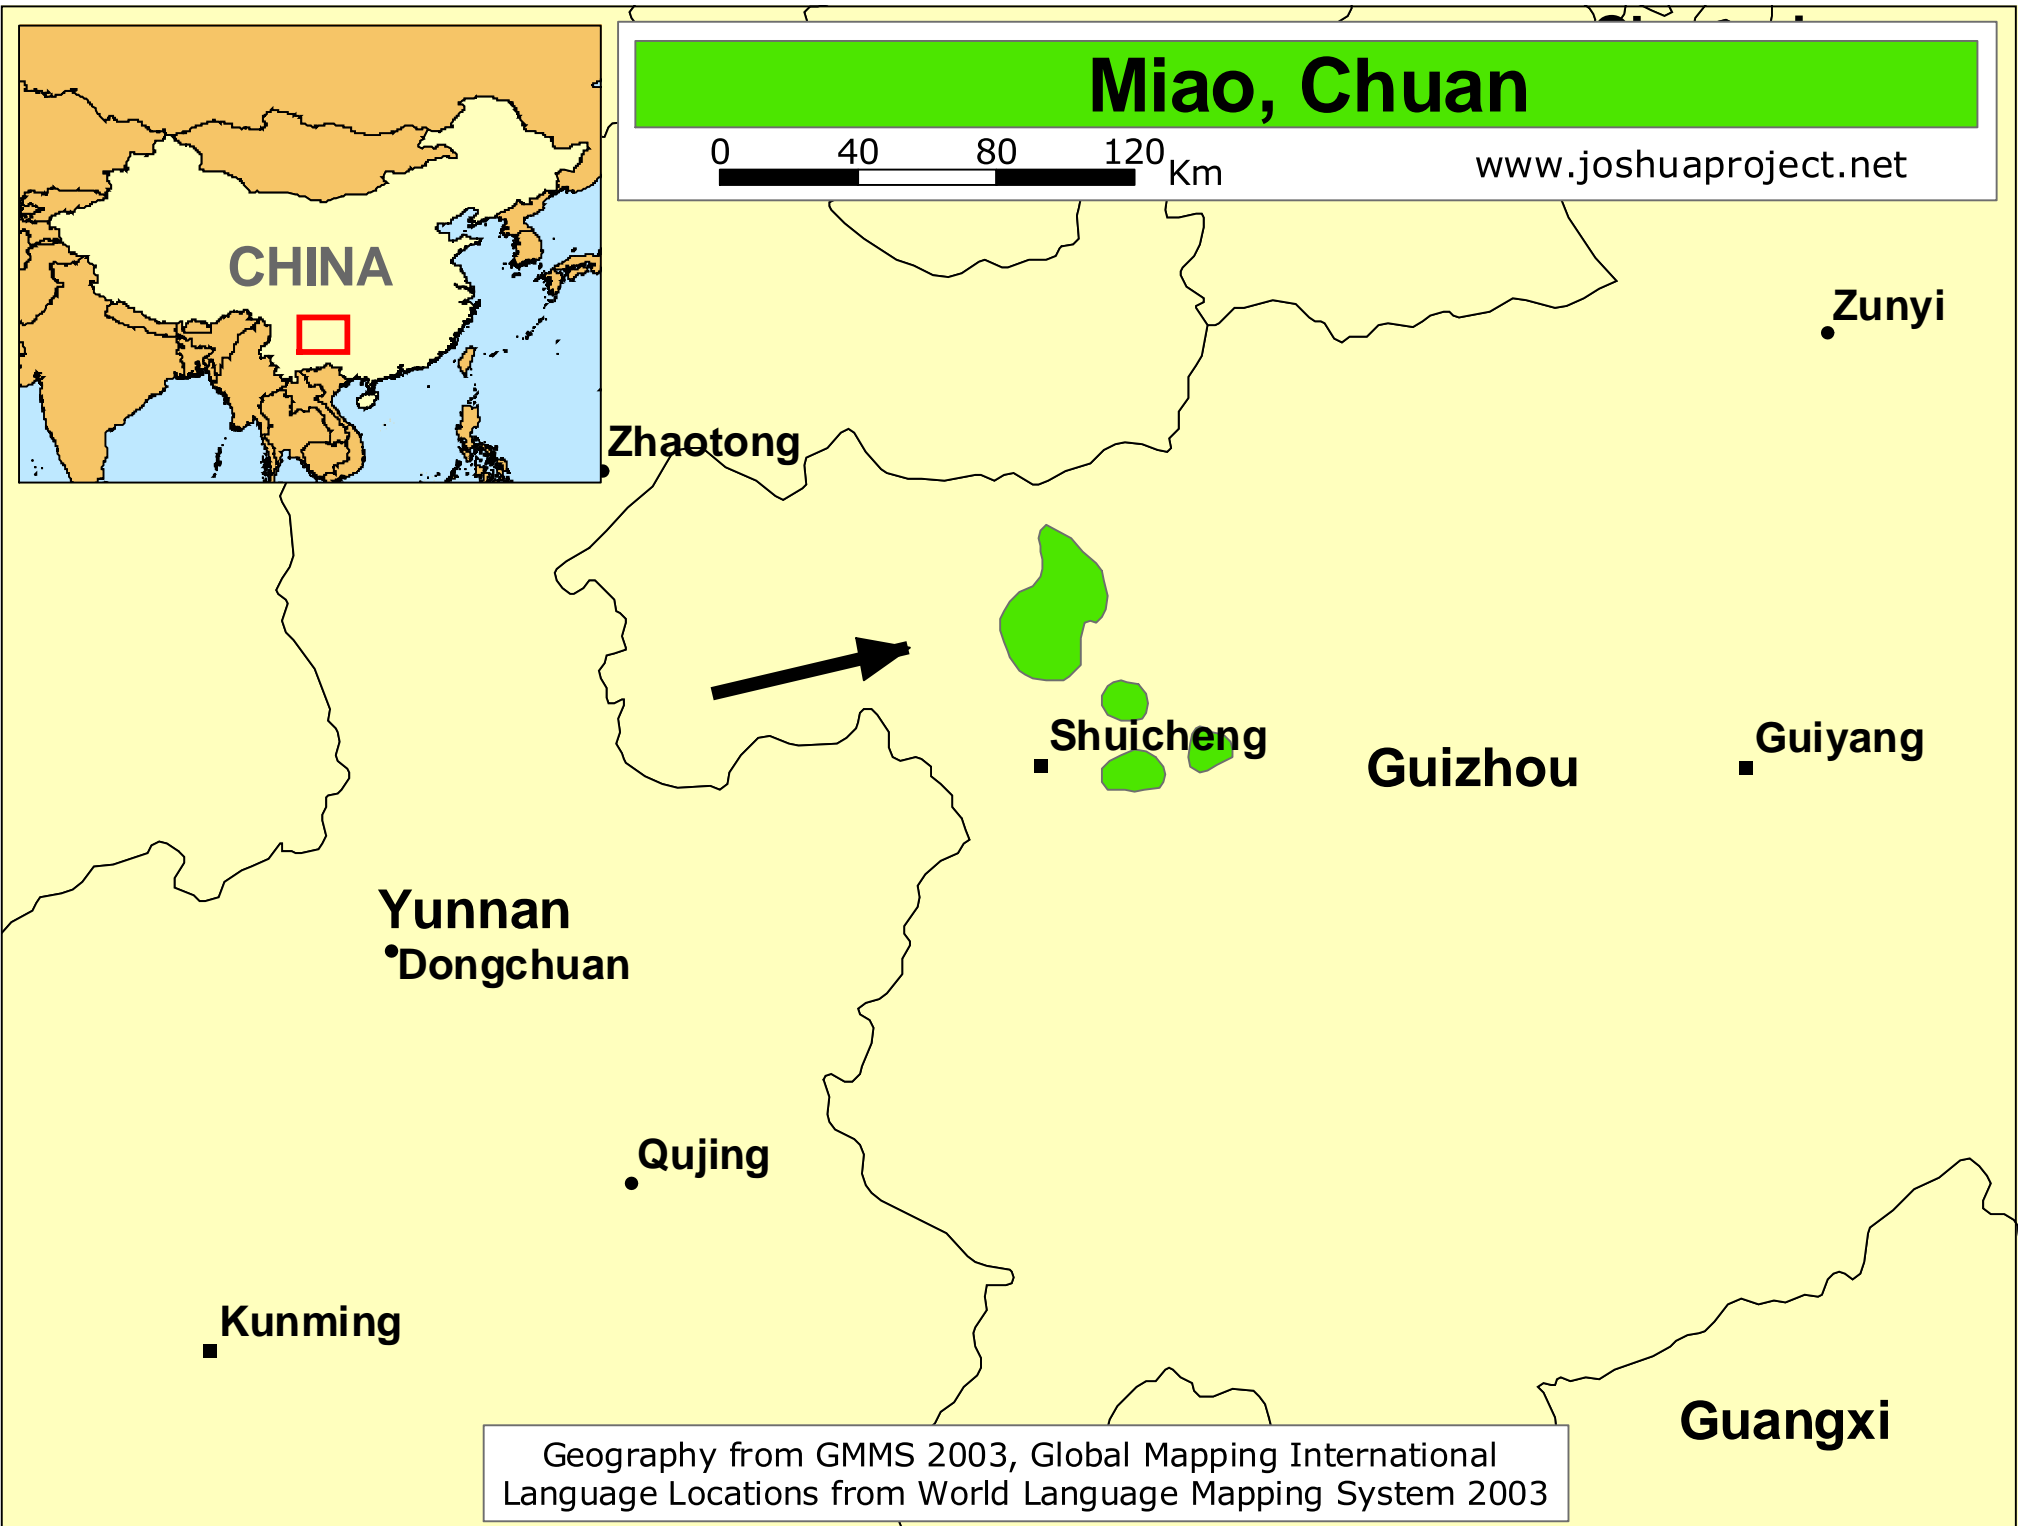

# Miao, Chuan

0 40 80 120 Km

[www.joshuaproject.net](http://www.joshuaproject.net)

Geography from GMMS 2003, Global Mapping International  
Language Locations from World Language Mapping System 2003