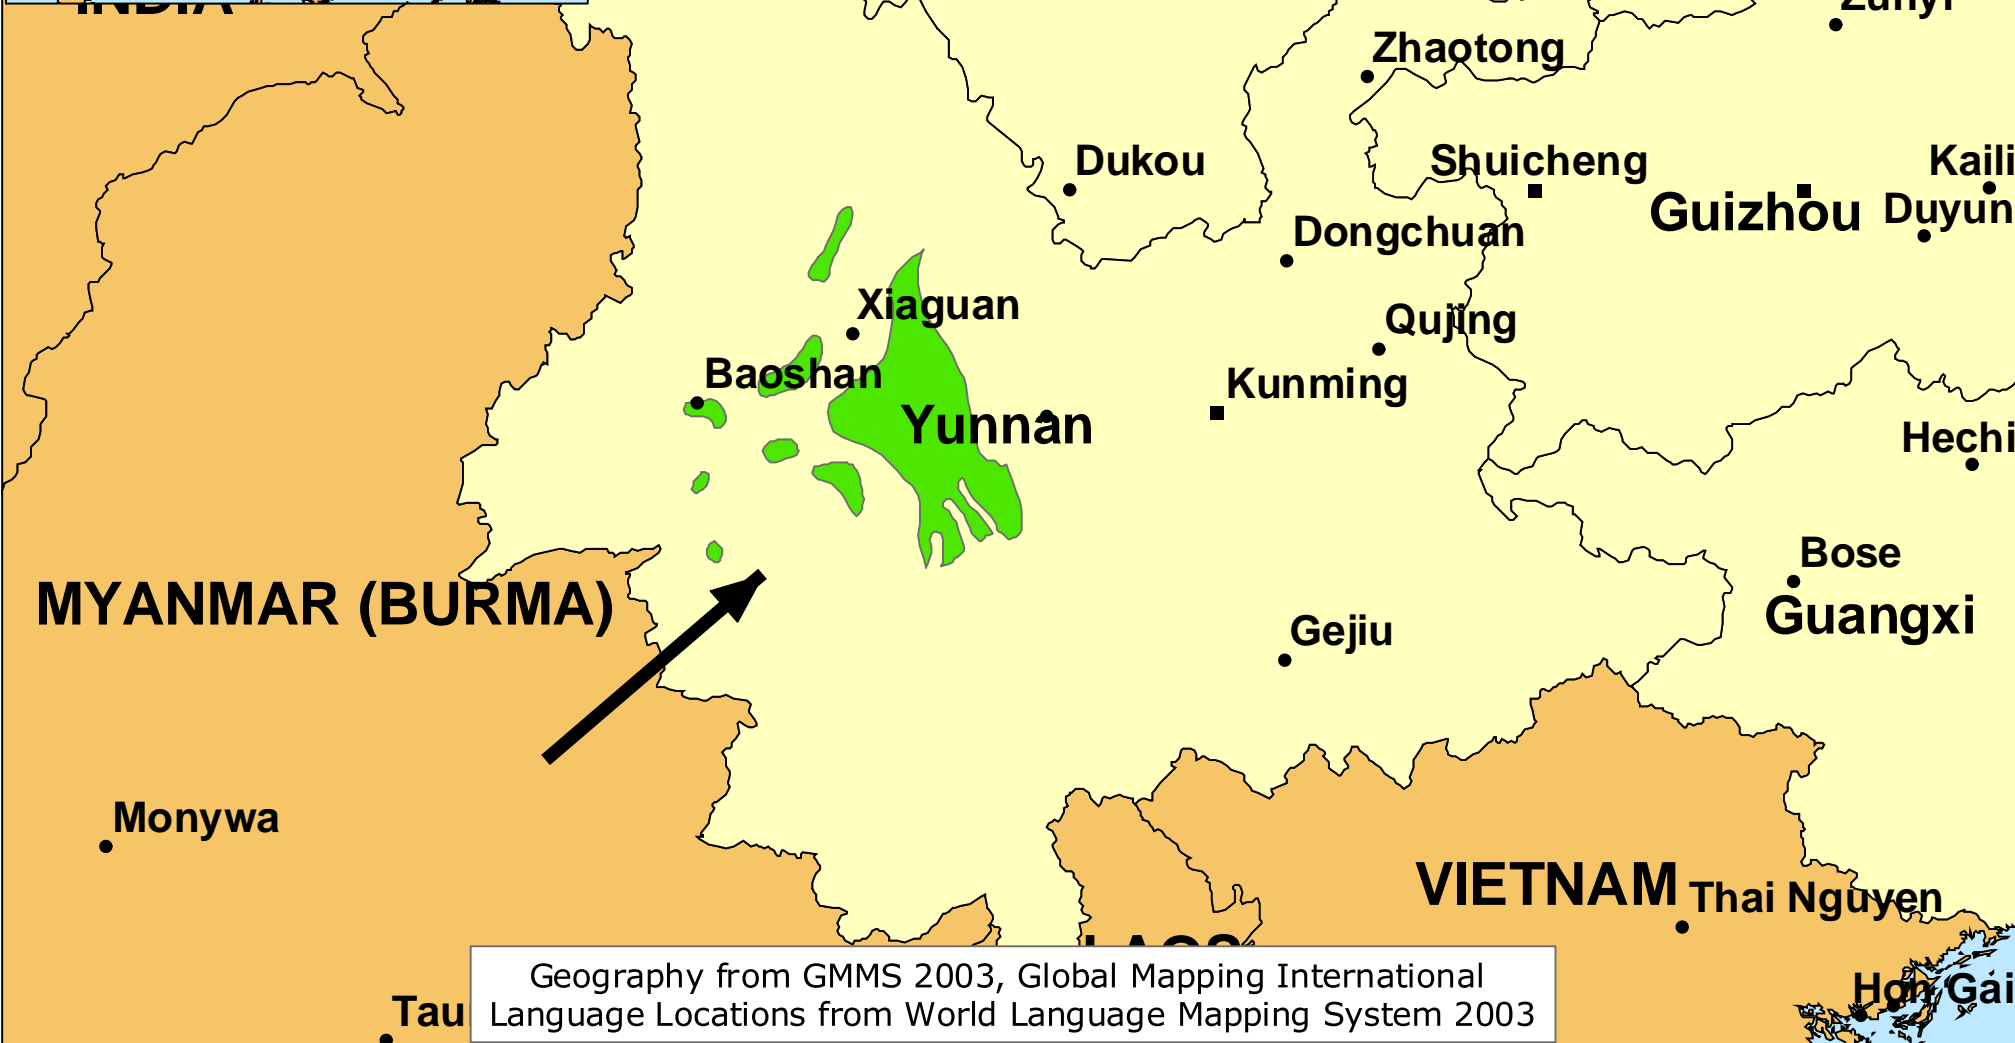

Lalu, Xinping

0 110 220 330 Km

www.joshuaproject.net

CHINA

Geography from GMMS 2003, Global Mapping International
Language Locations from World Language Mapping System 2003