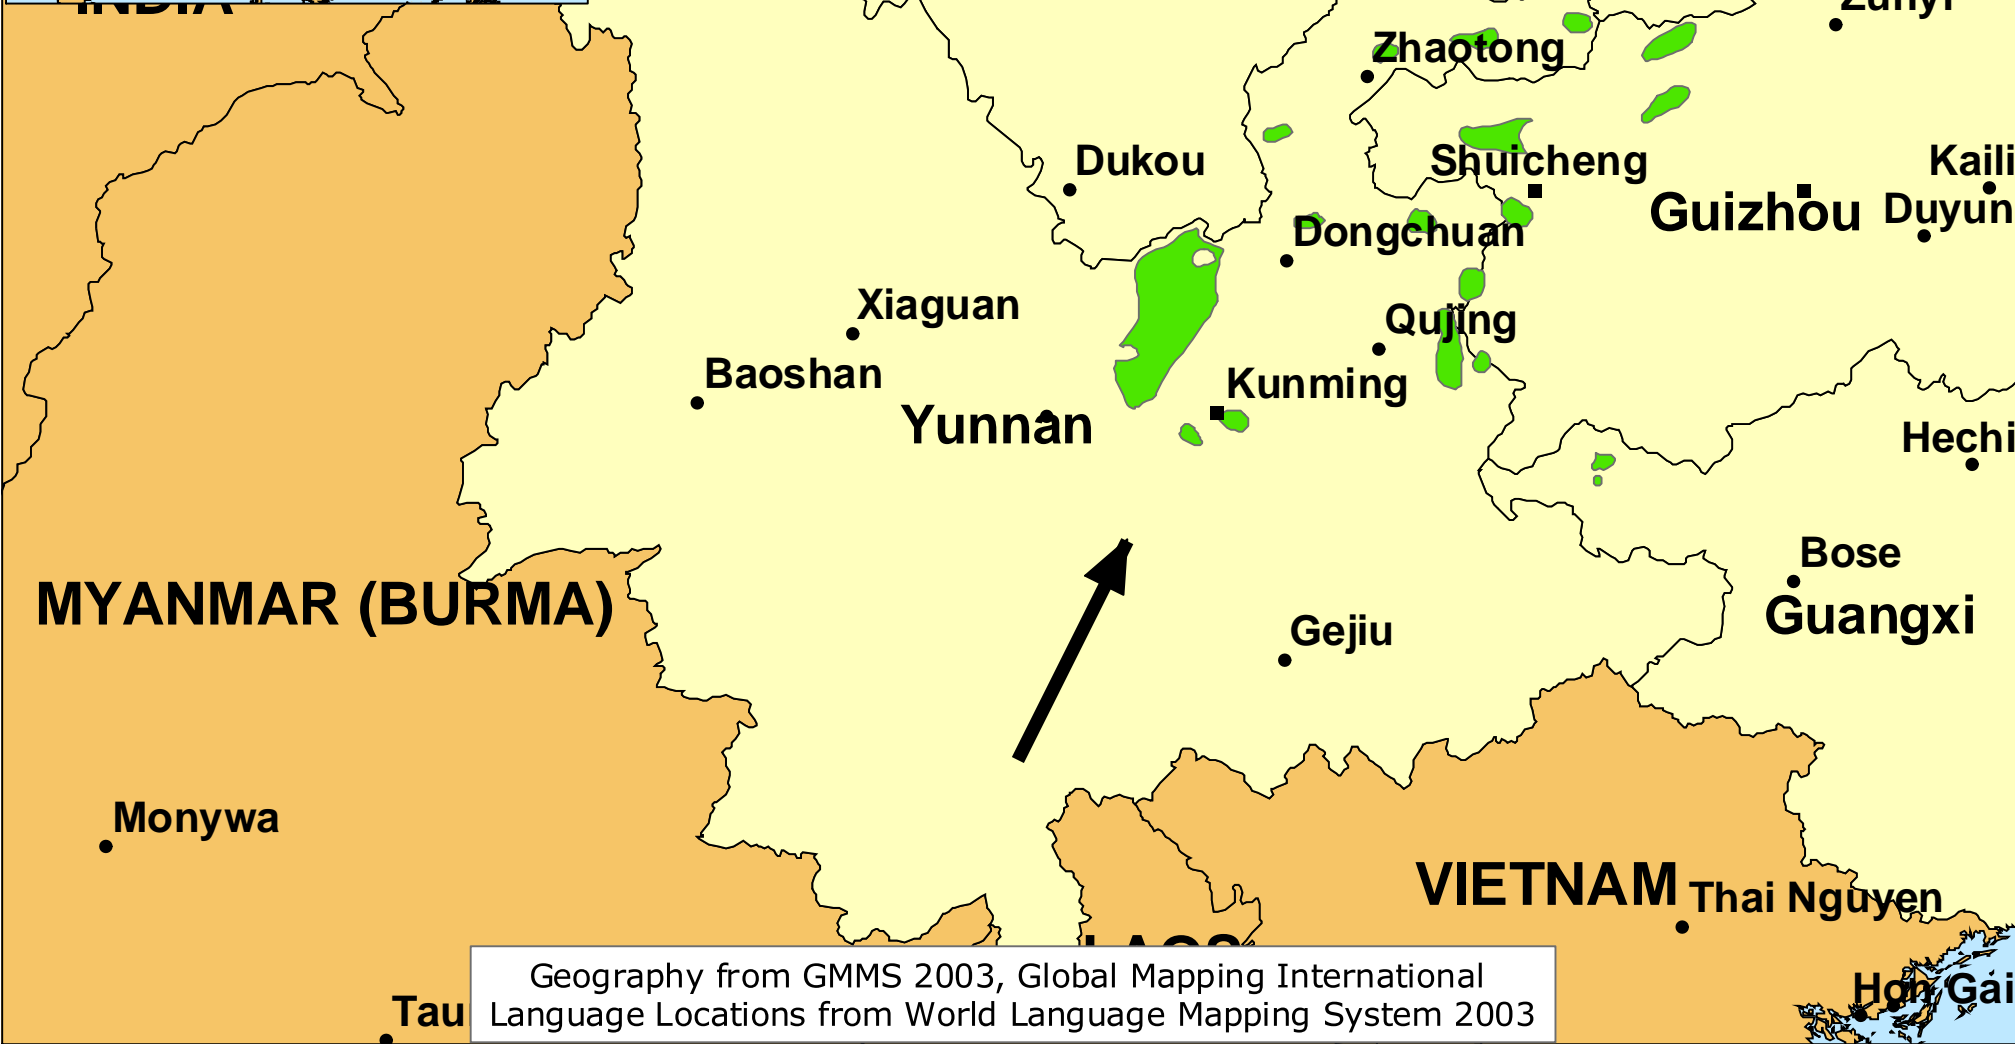

# Gepo, Eastern

0 110 220 330 Km

www.joshuaproject.net

CHINA

Geography from GMMS 2003, Global Mapping International  
Language Locations from World Language Mapping System 2003

Tau

Hon Gai