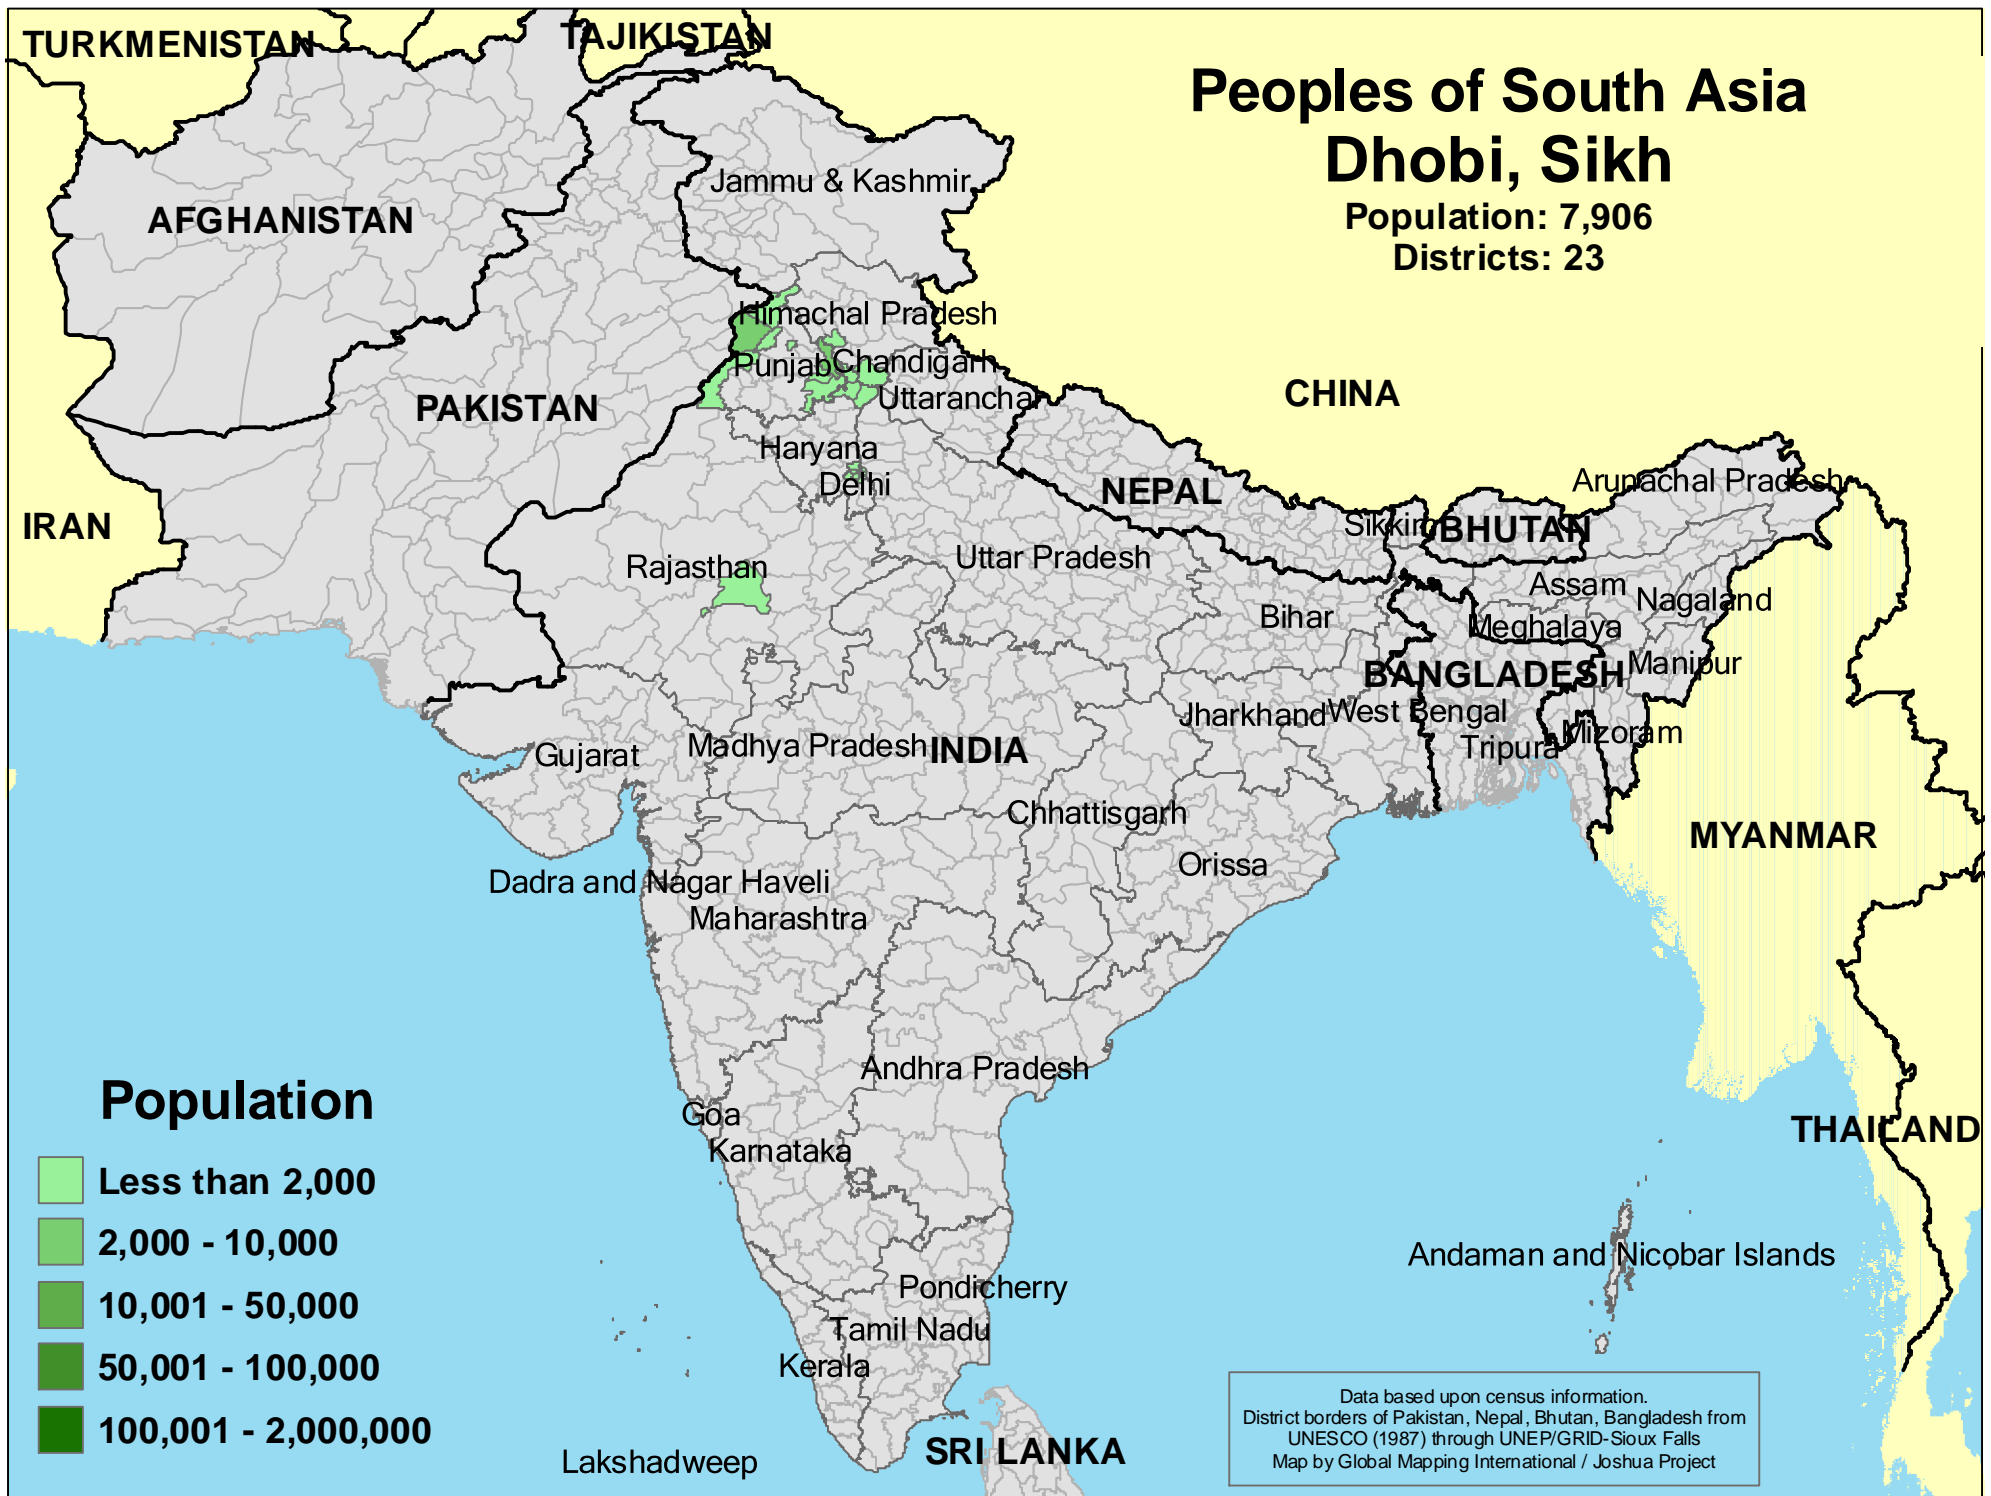

# Peoples of South Asia Dhobi, Sikh

Population: 7,906

Districts: 23

Data based upon census information.  
District borders of Pakistan, Nepal, Bhutan, Bangladesh from  
UNESCO (1987) through UNEP/GRID-Sioux Falls  
Map by Global Mapping International / Joshua Project