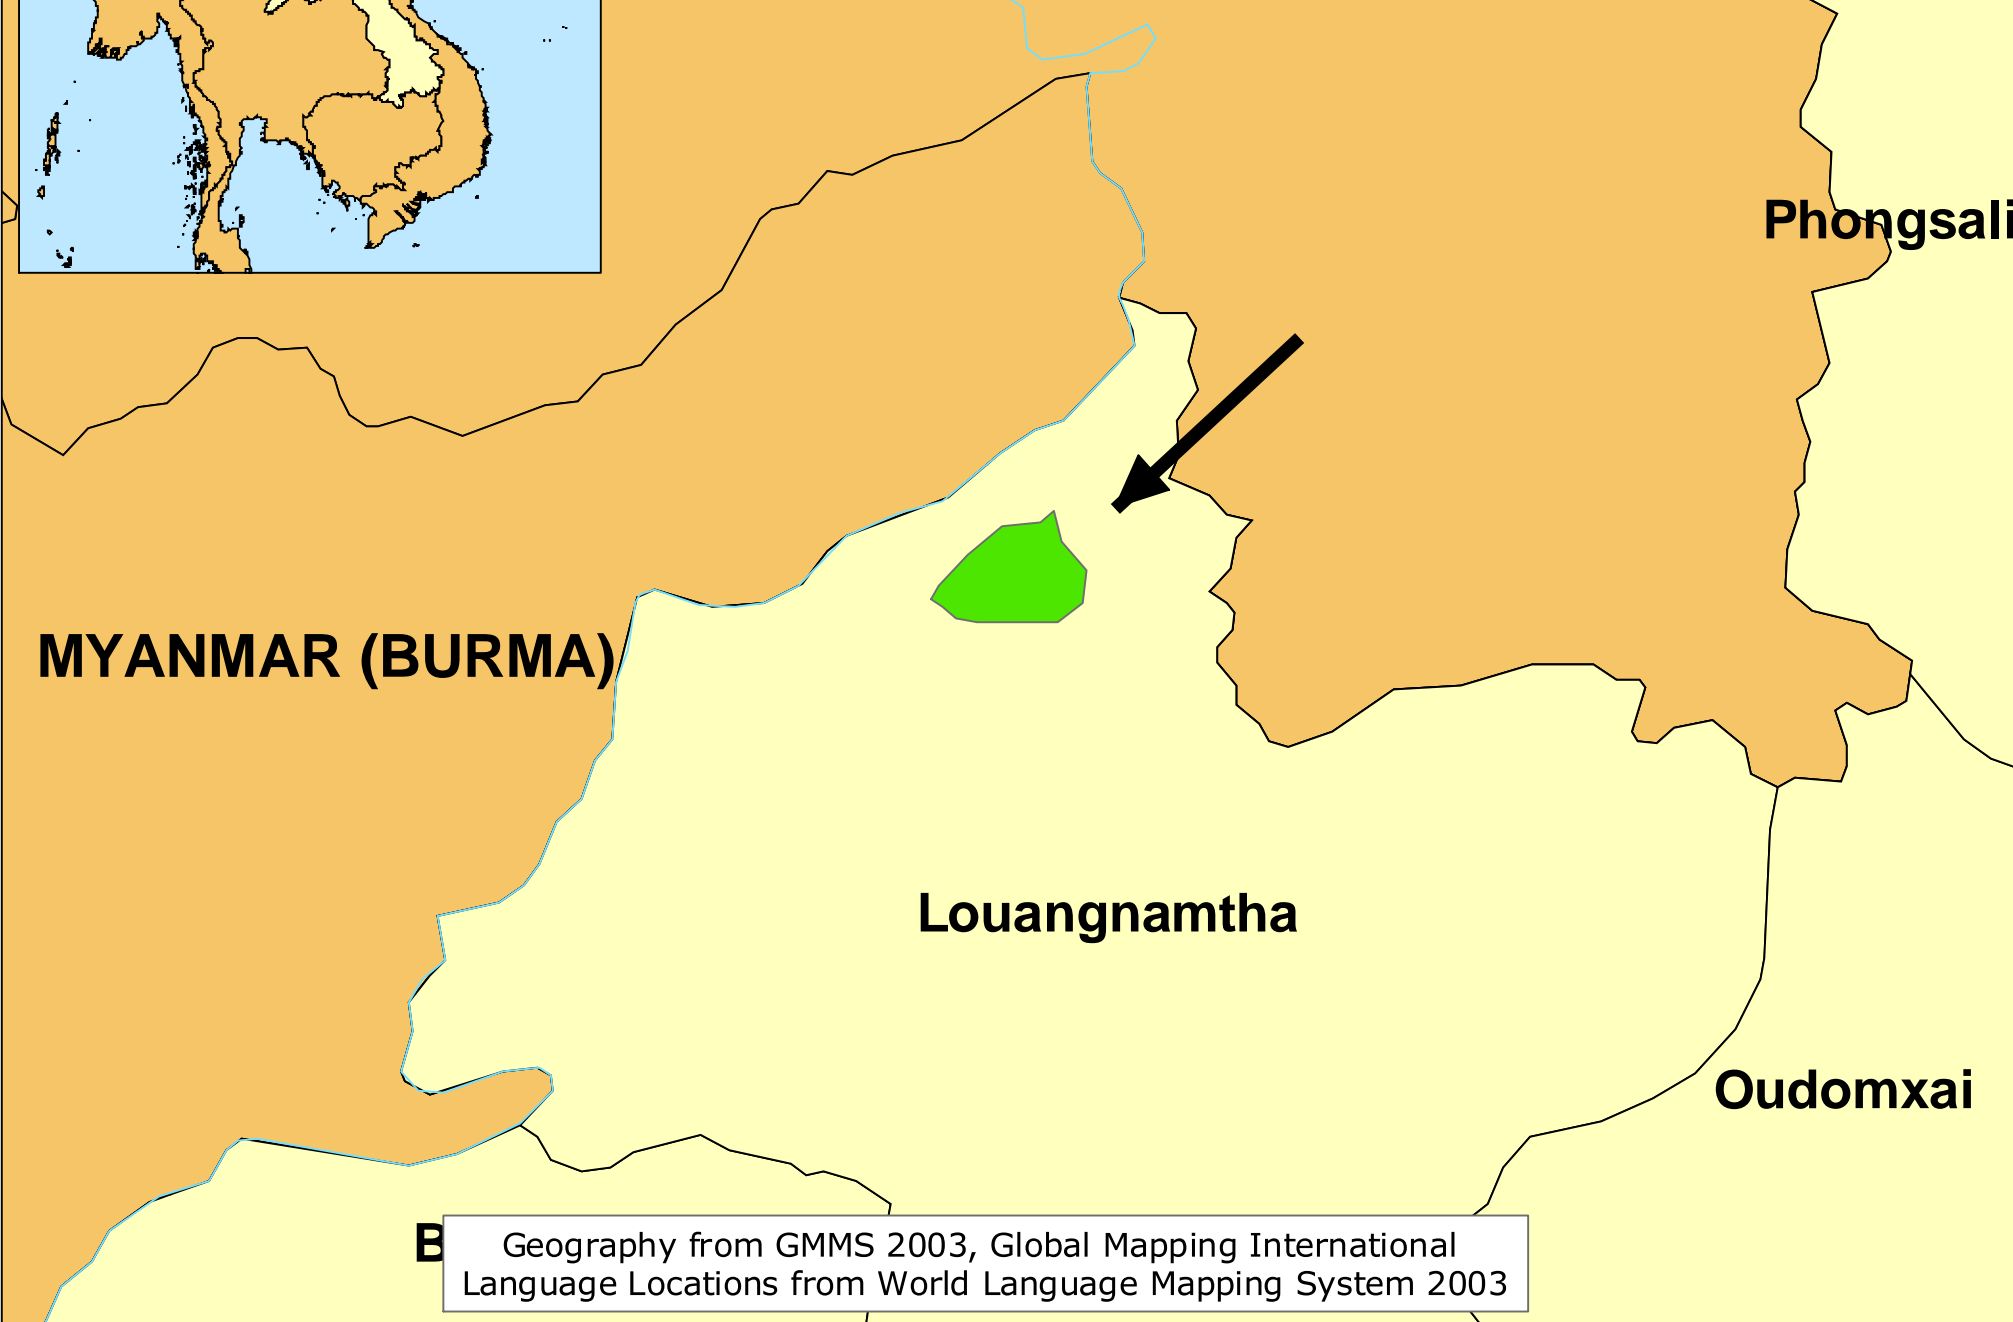

Tai Doi of Laos

0 10 20 30 Km

www.joshuaproject.net

B Geography from GMMS 2003, Global Mapping International
Language Locations from World Language Mapping System 2003