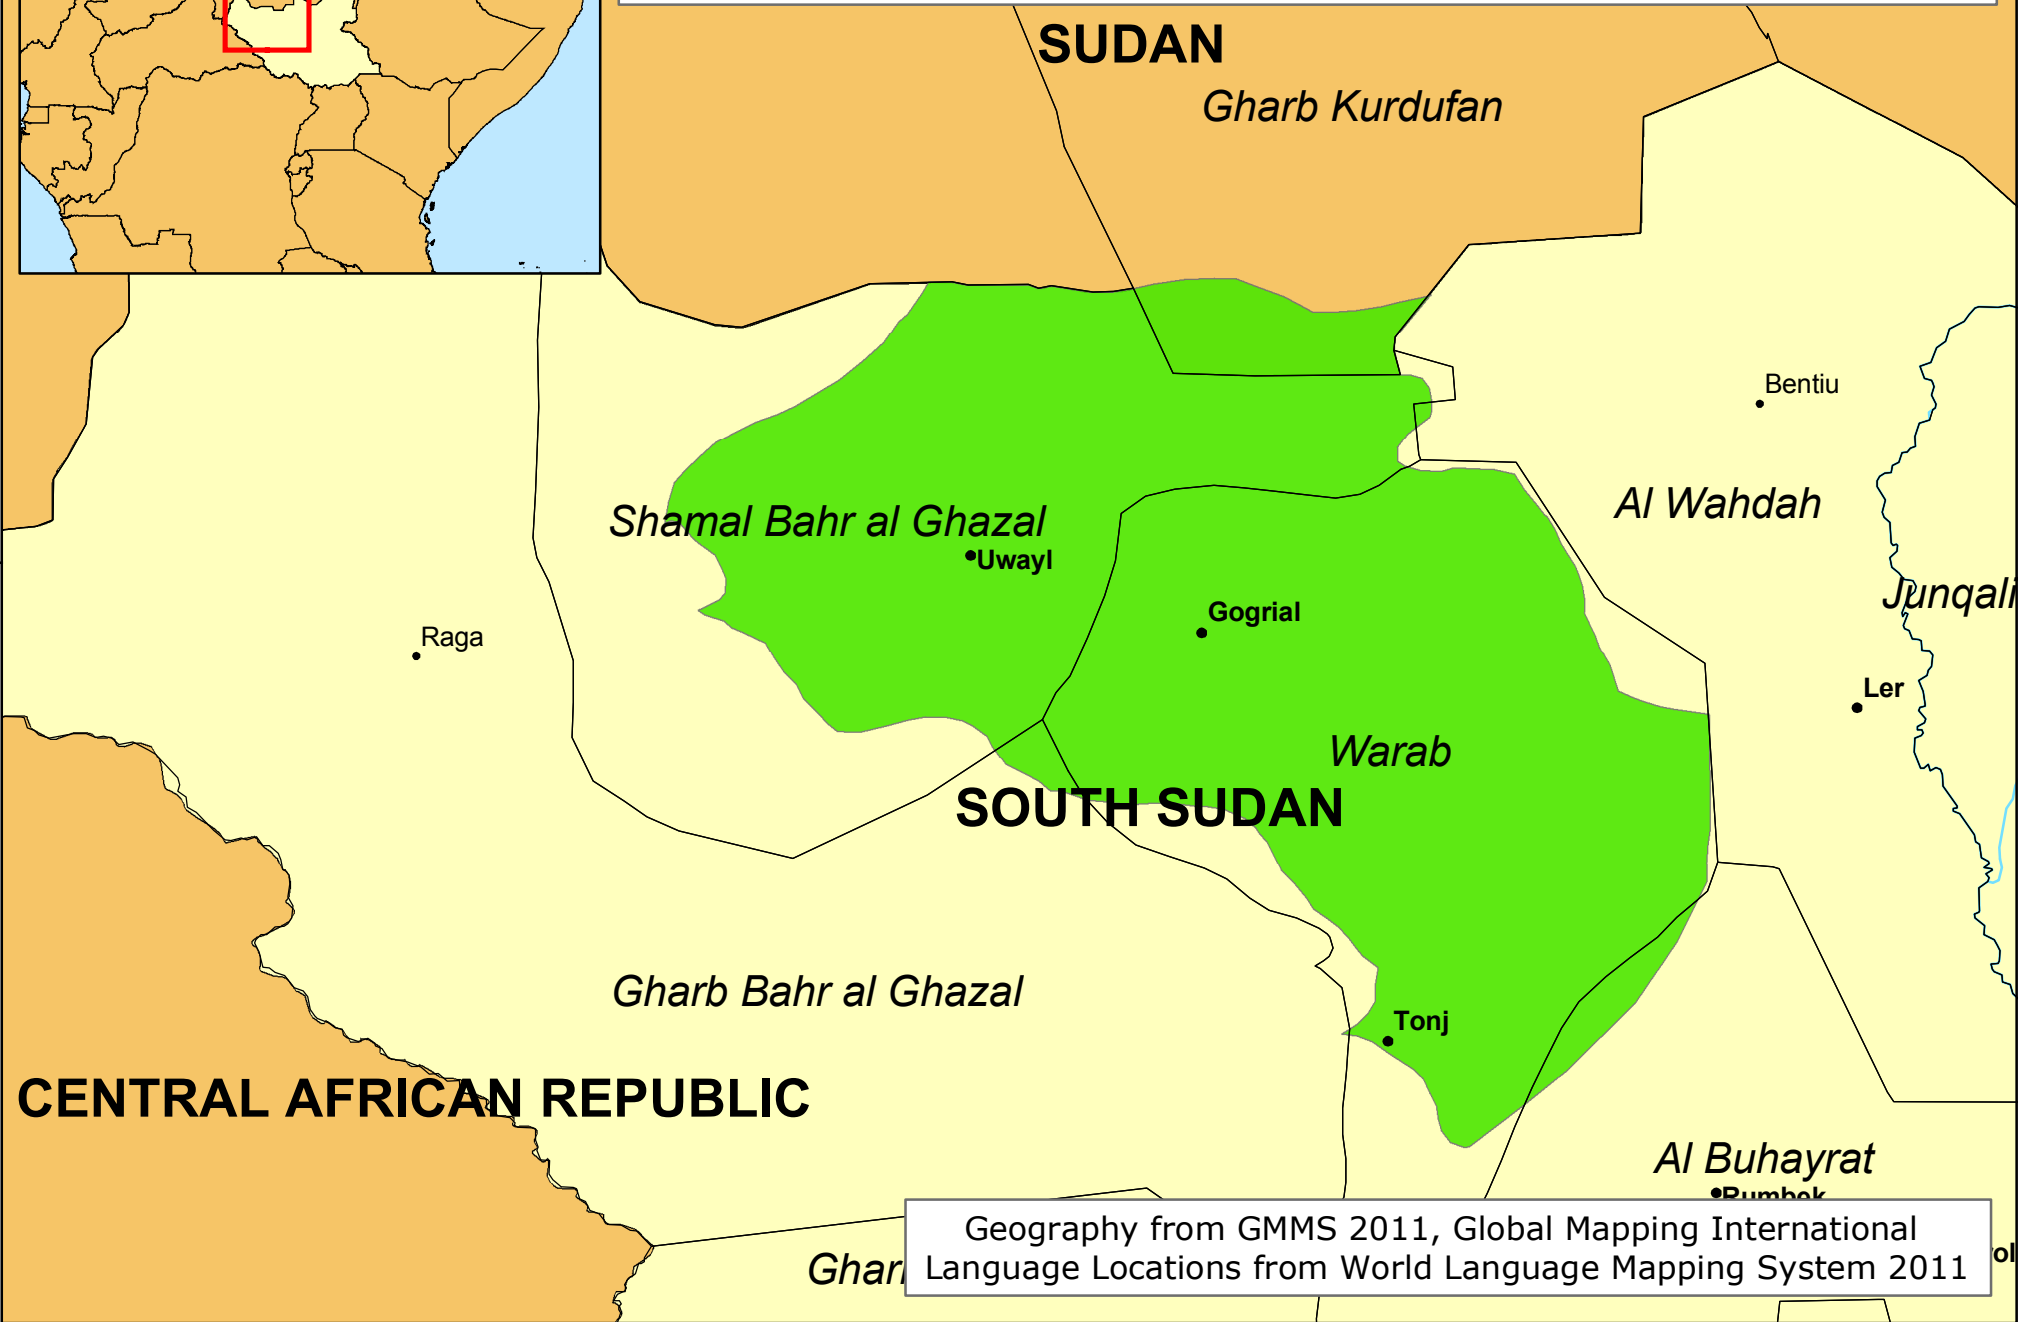

# Dinka, Western of South Sudan

0 60 120 180 Km

[www.joshuaproject.net](http://www.joshuaproject.net)

Geography from GMMS 2011, Global Mapping International  
Language Locations from World Language Mapping System 2011