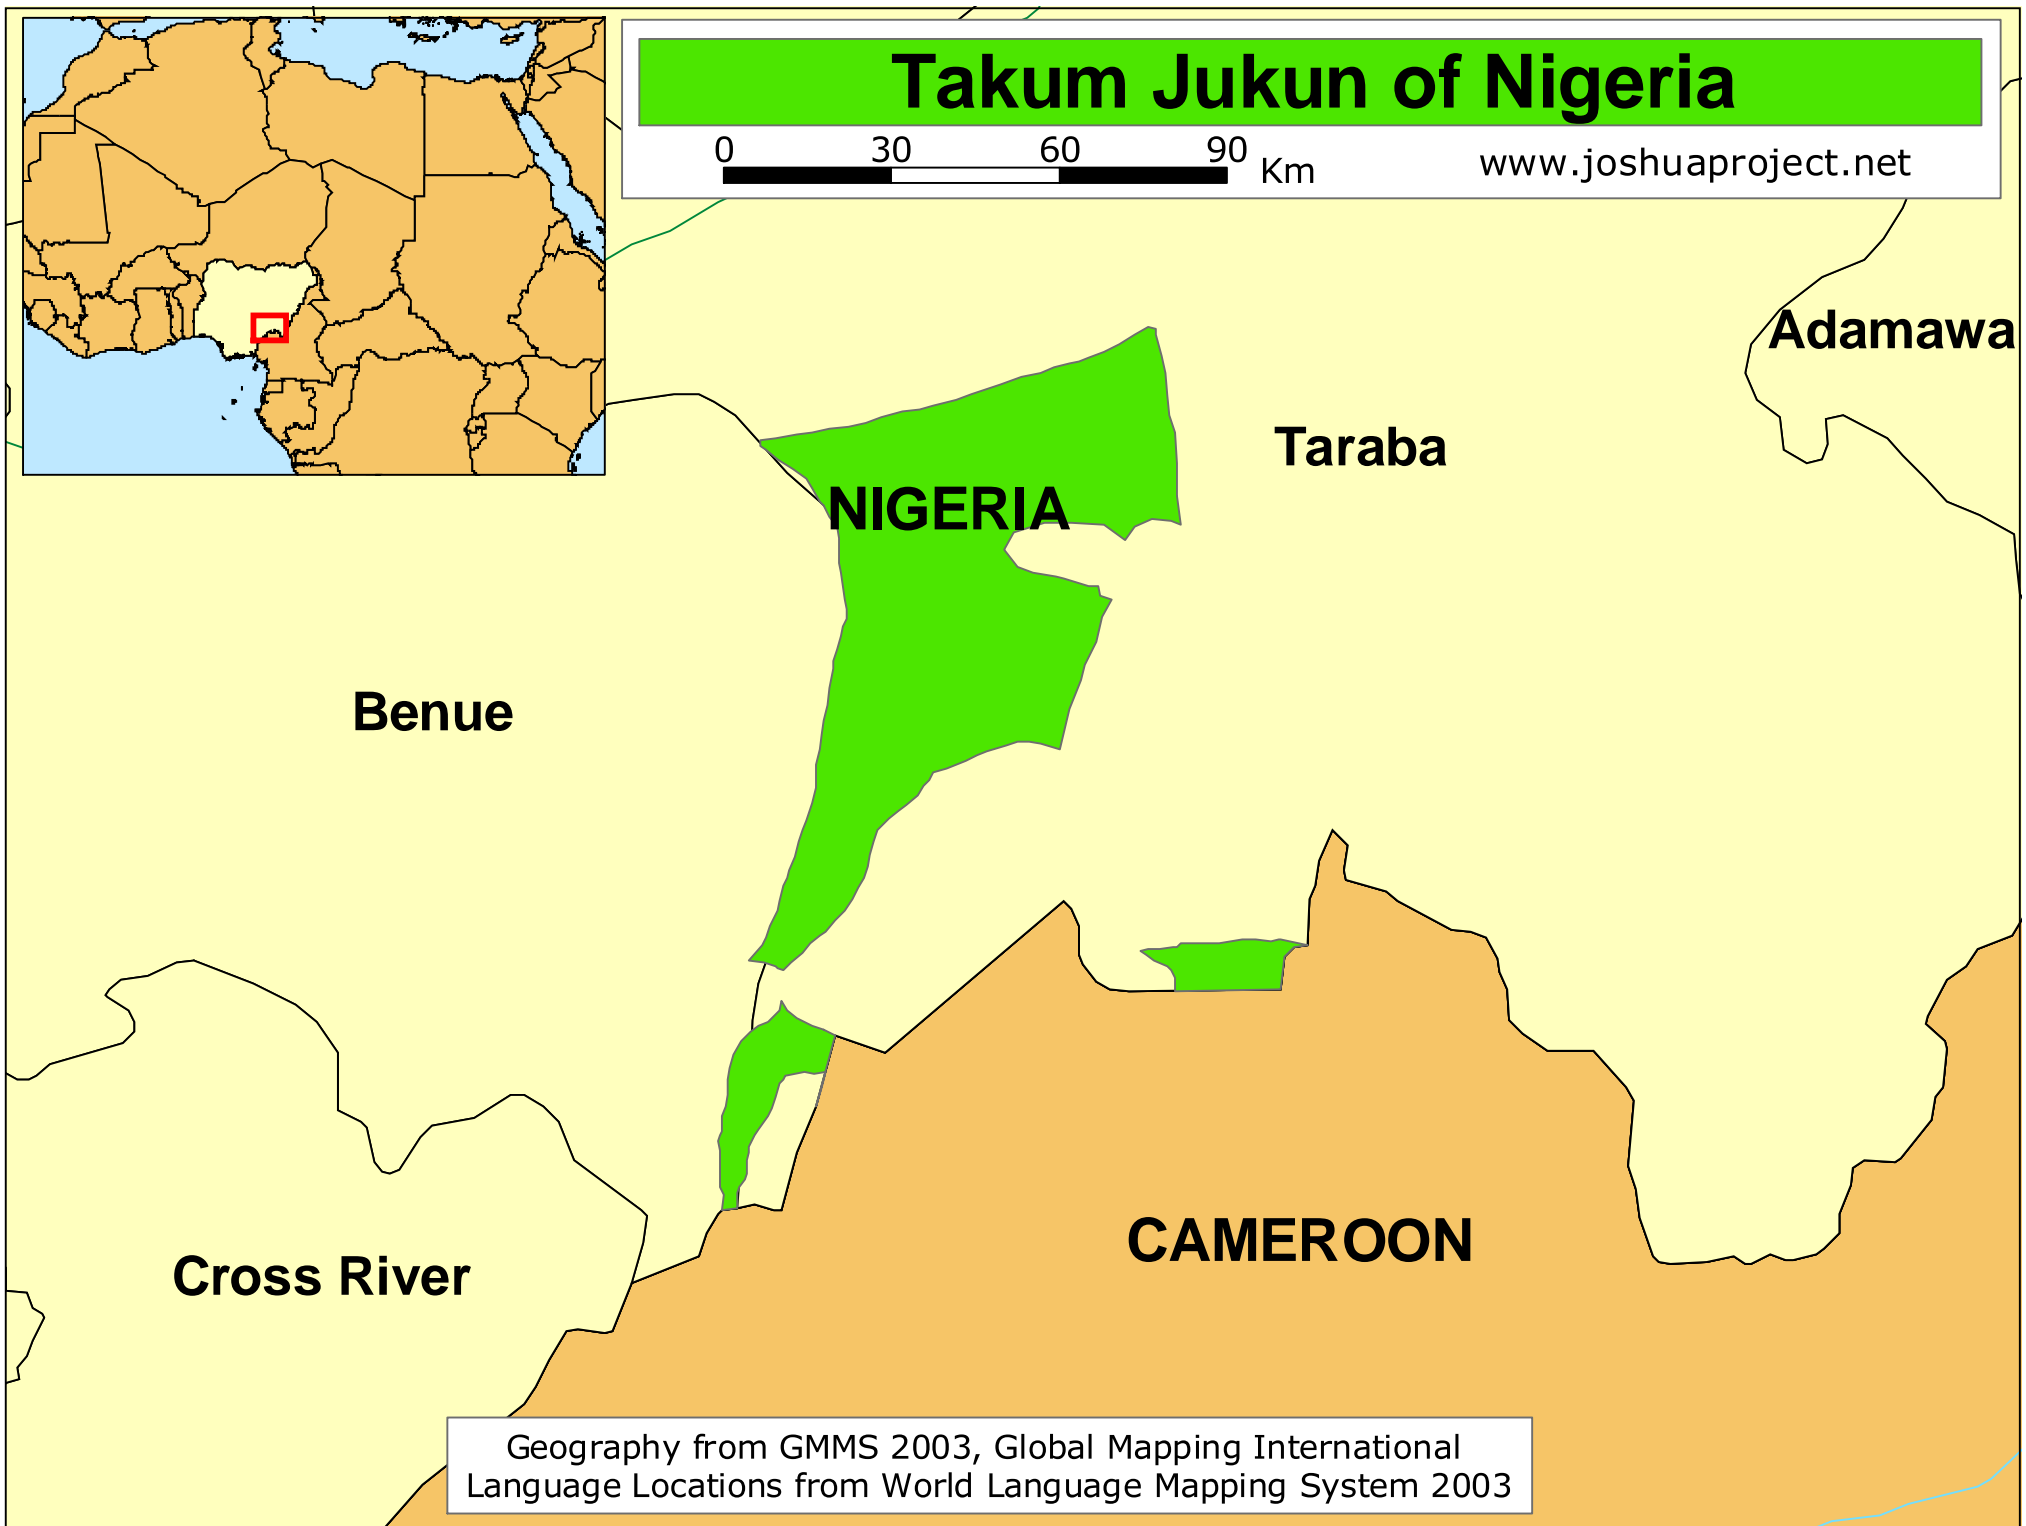

Takum Jukun of Nigeria

0 30 60 90 Km

www.joshuaproject.net

Geography from GMMS 2003, Global Mapping International
Language Locations from World Language Mapping System 2003