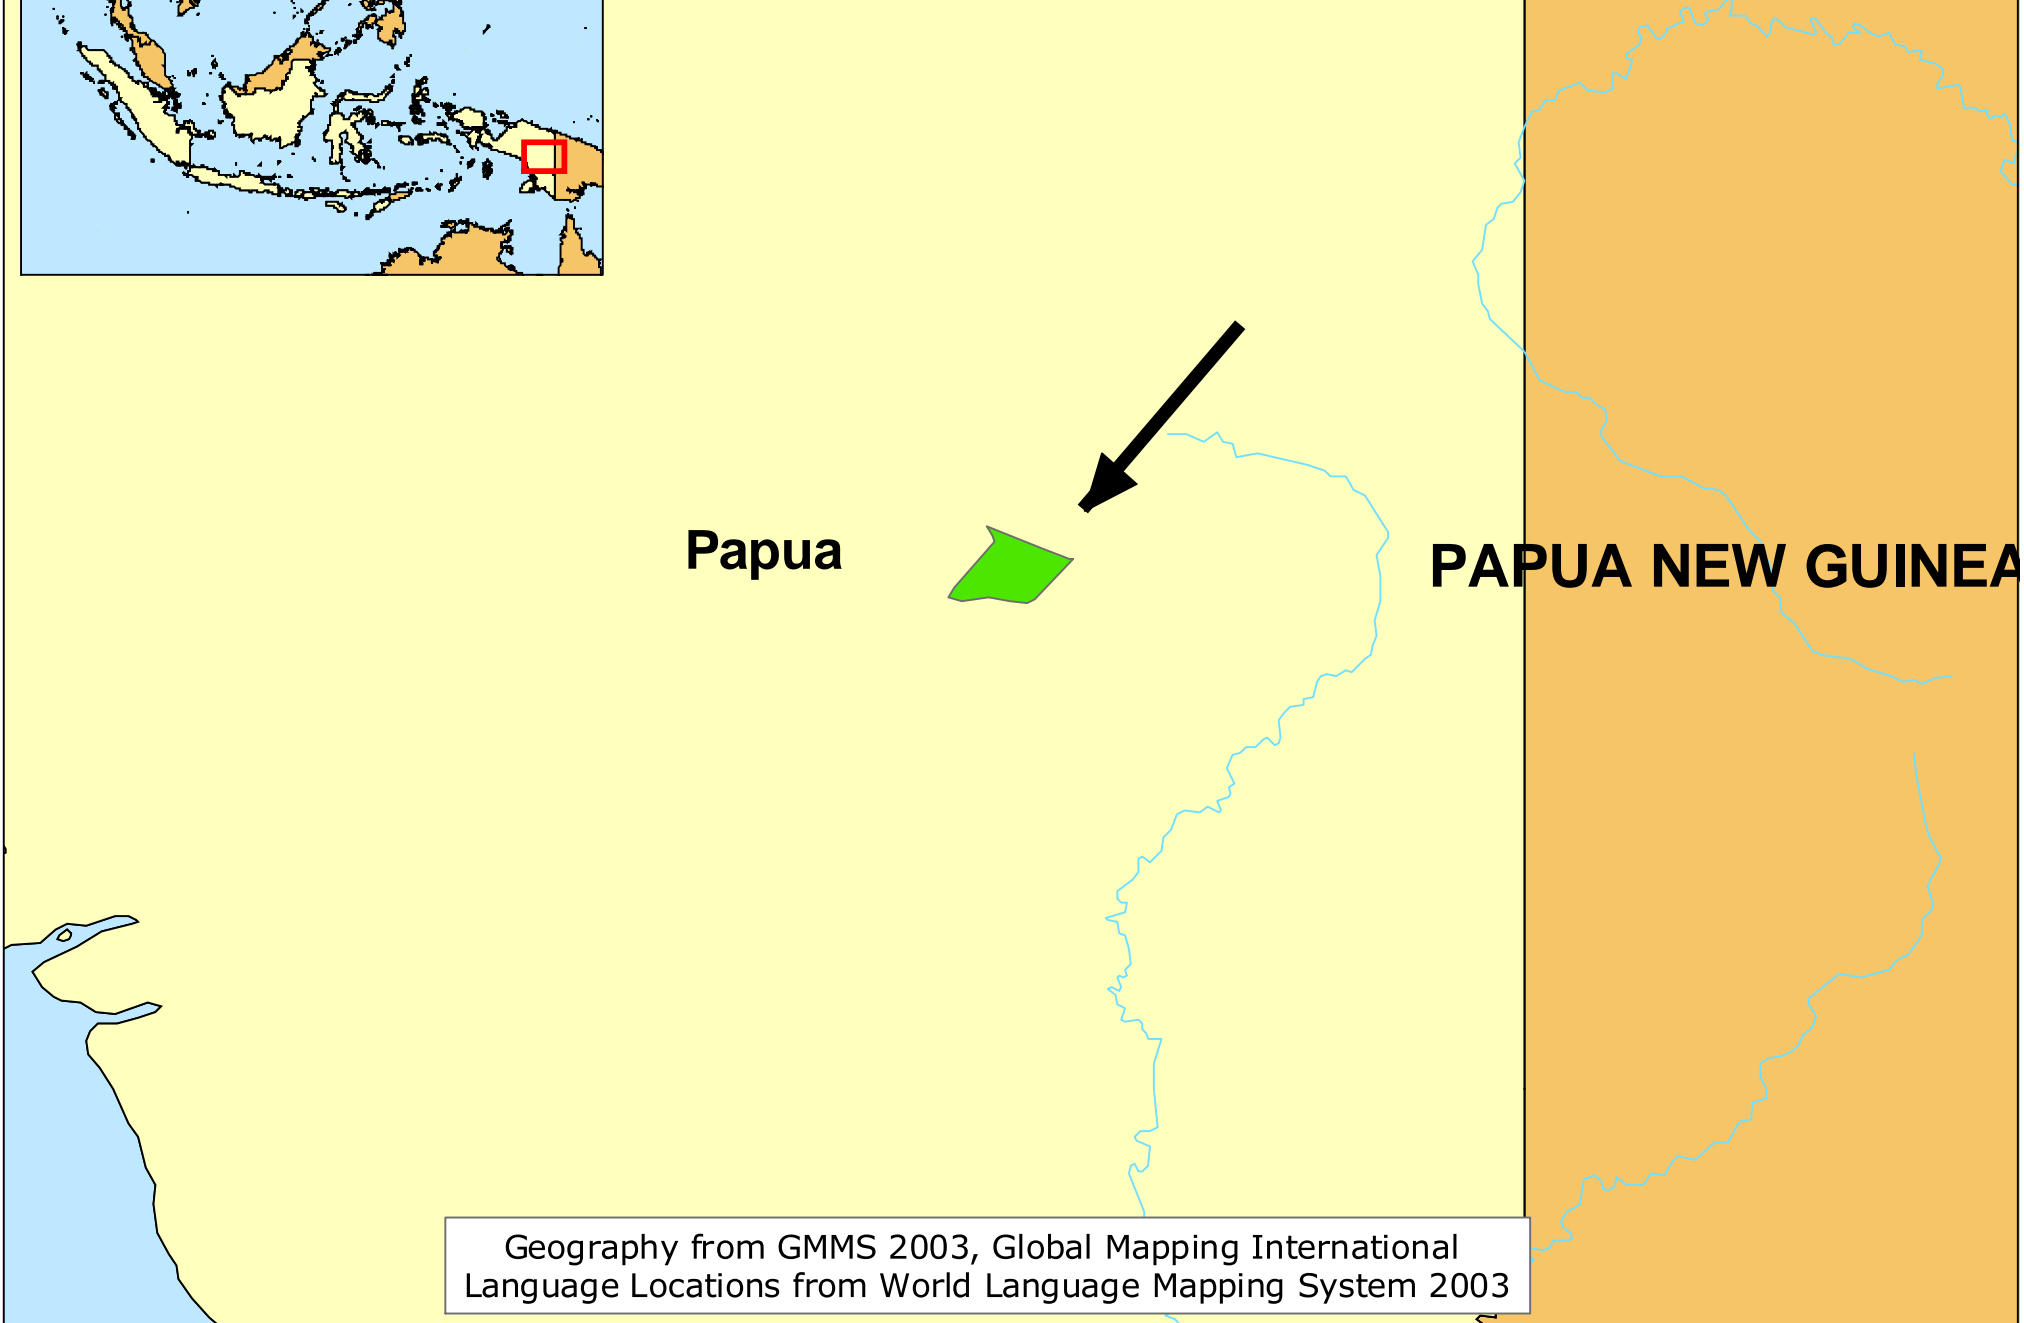

# Kware of Indonesia

0 30 60 90 Km

[www.joshuaproject.net](http://www.joshuaproject.net)

Geography from GMMS 2003, Global Mapping International  
Language Locations from World Language Mapping System 2003