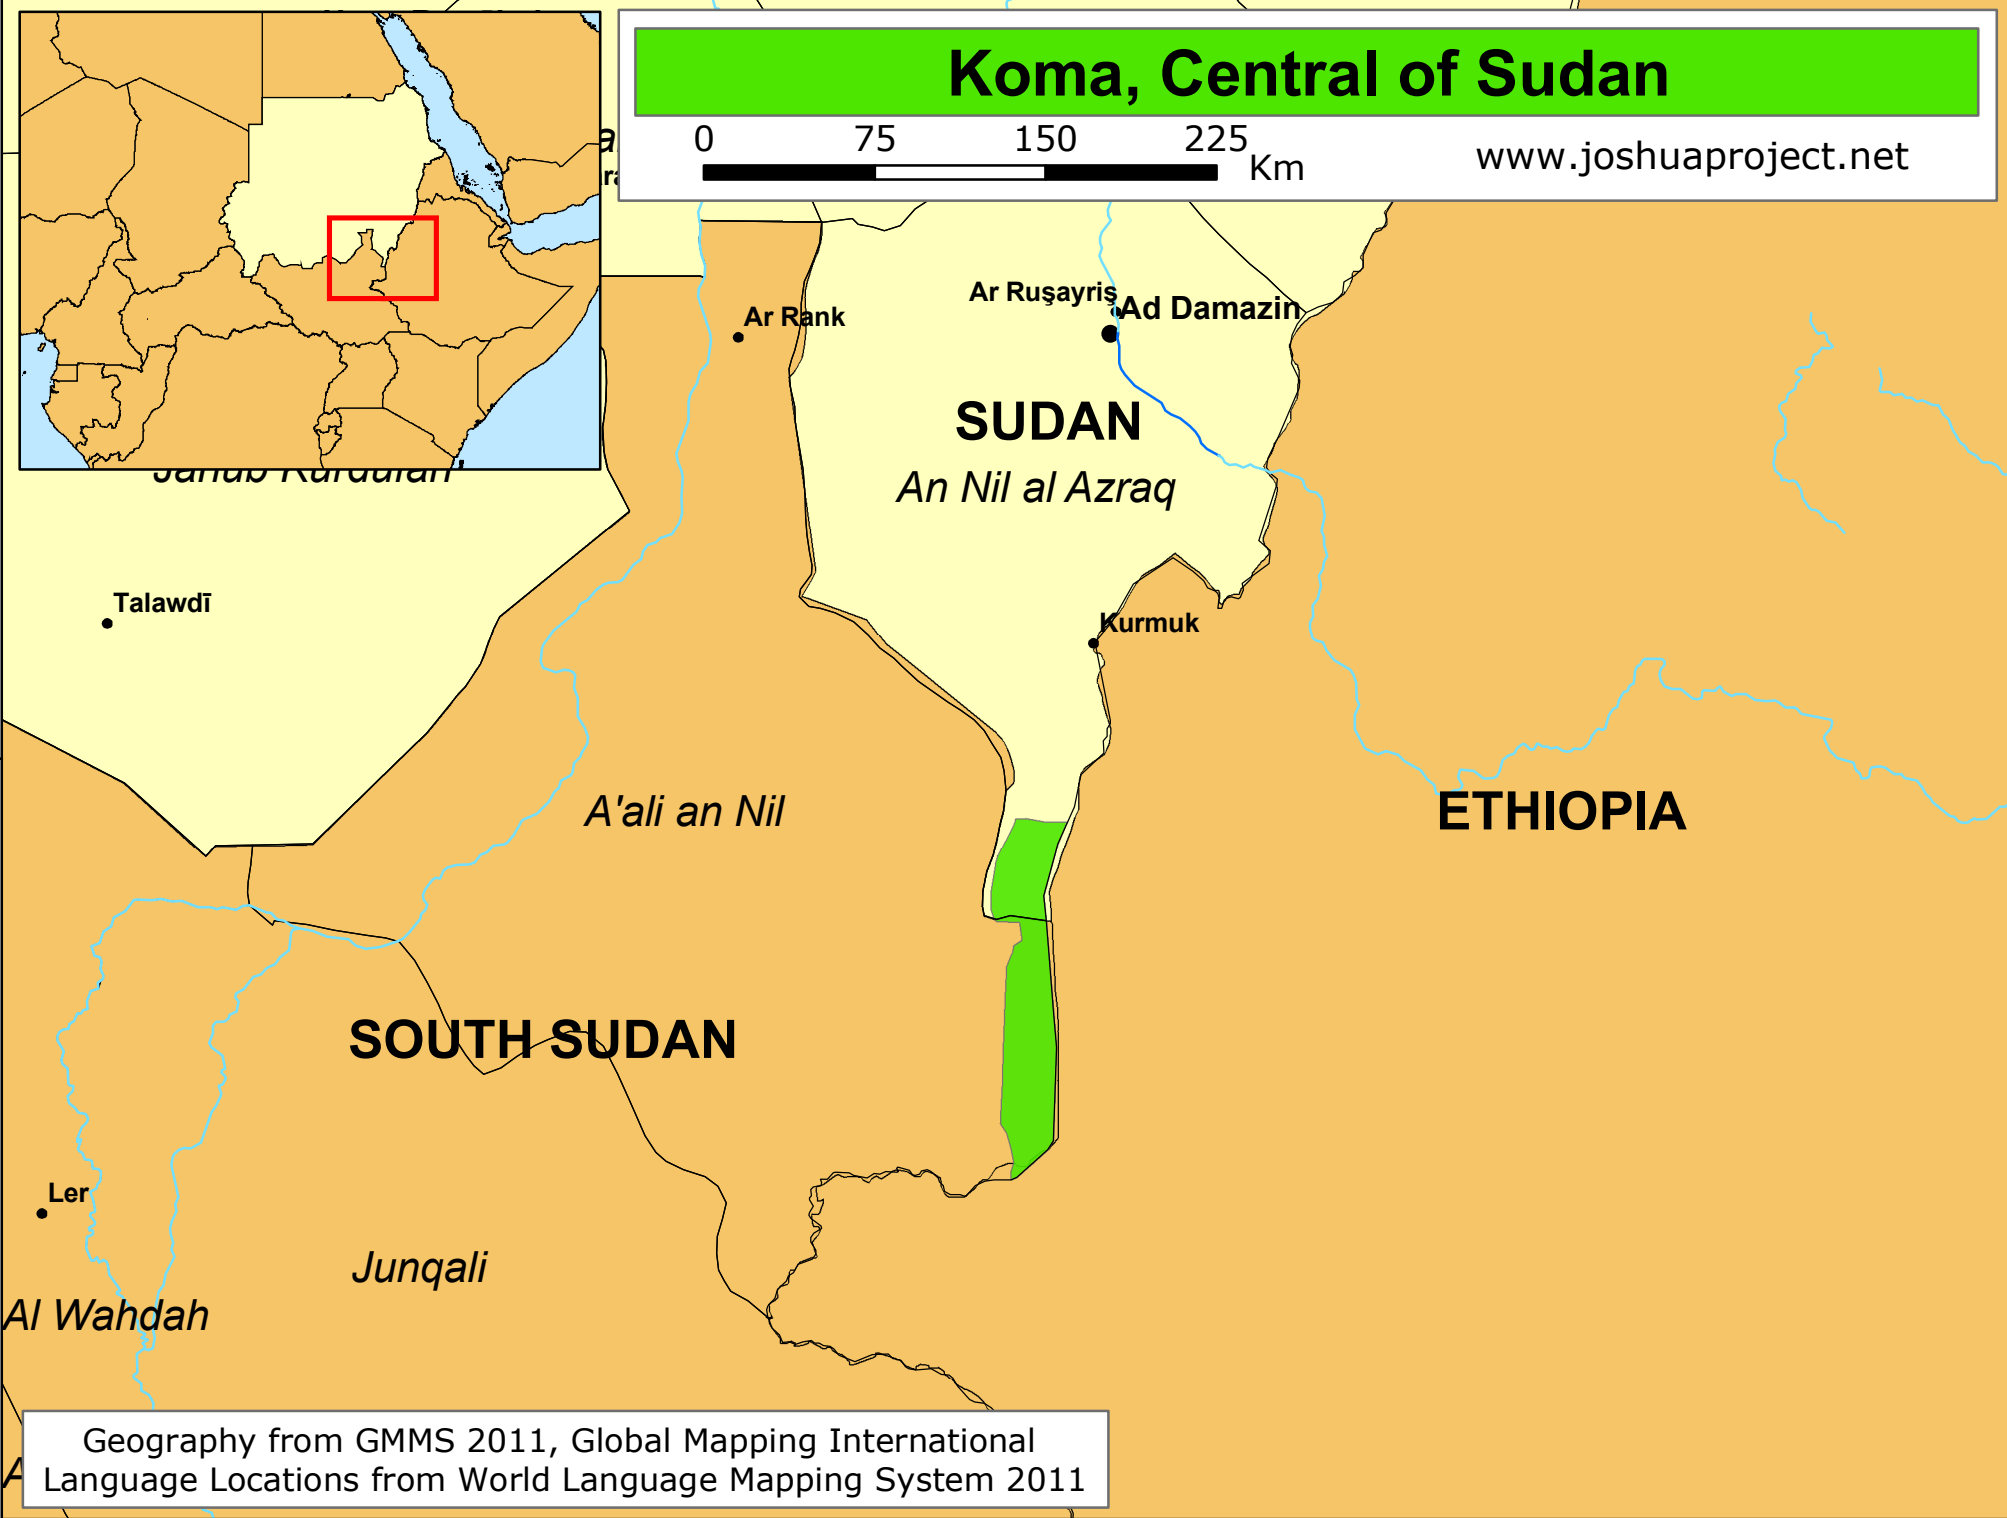

# Koma, Central of Sudan

0 75 150 225 Km

[www.joshuaproject.net](http://www.joshuaproject.net)

Geography from GMMS 2011, Global Mapping International  
Language Locations from World Language Mapping System 2011