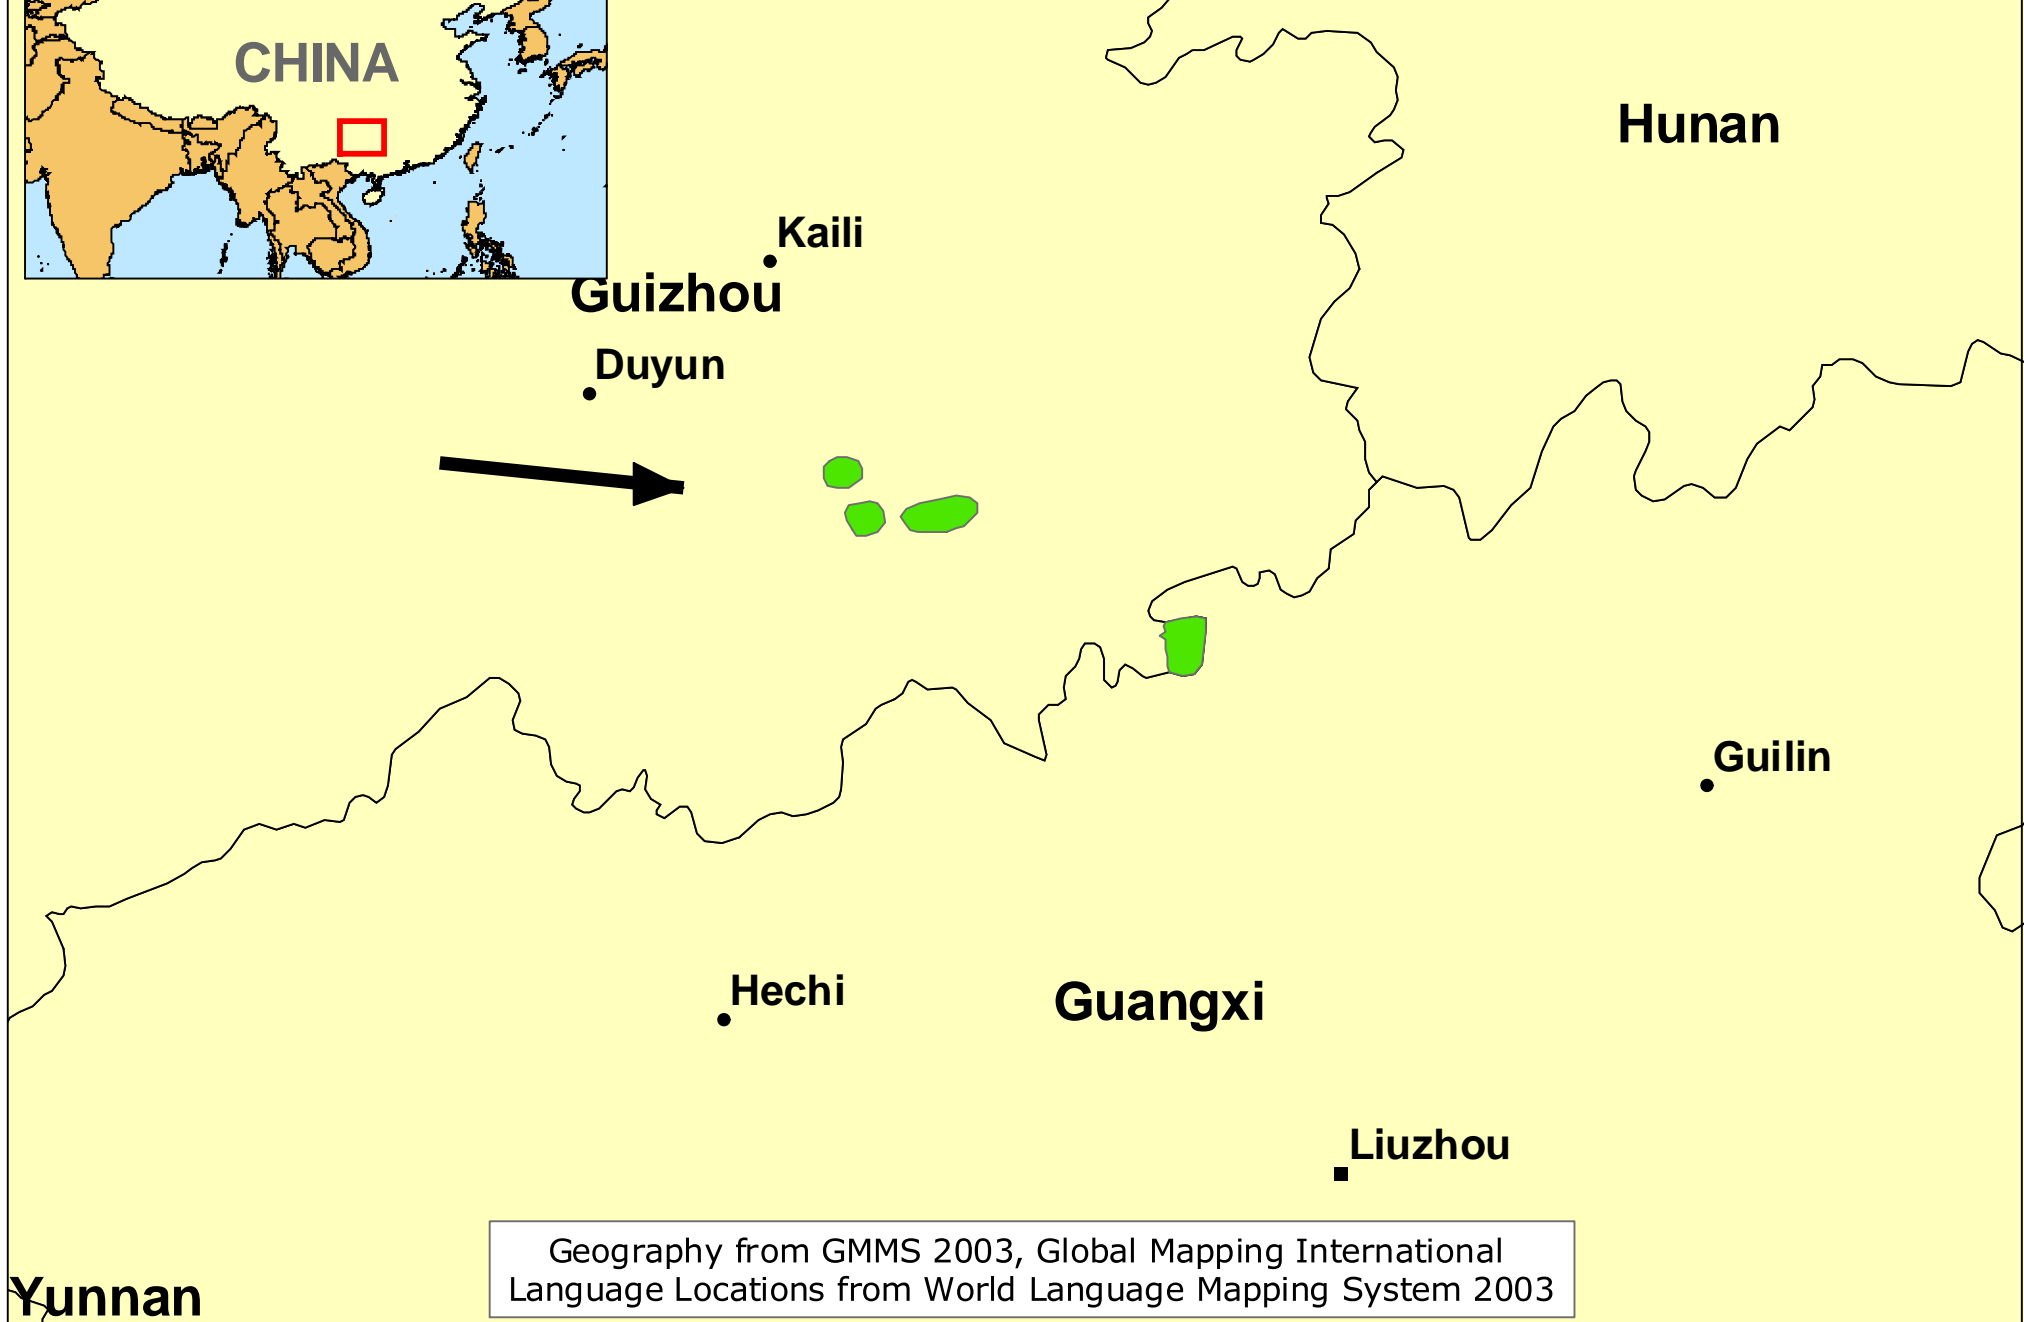

# Kim Mun

0 40 80 120 Km

[www.joshuaproject.net](http://www.joshuaproject.net)

Geography from GMMS 2003, Global Mapping International  
Language Locations from World Language Mapping System 2003