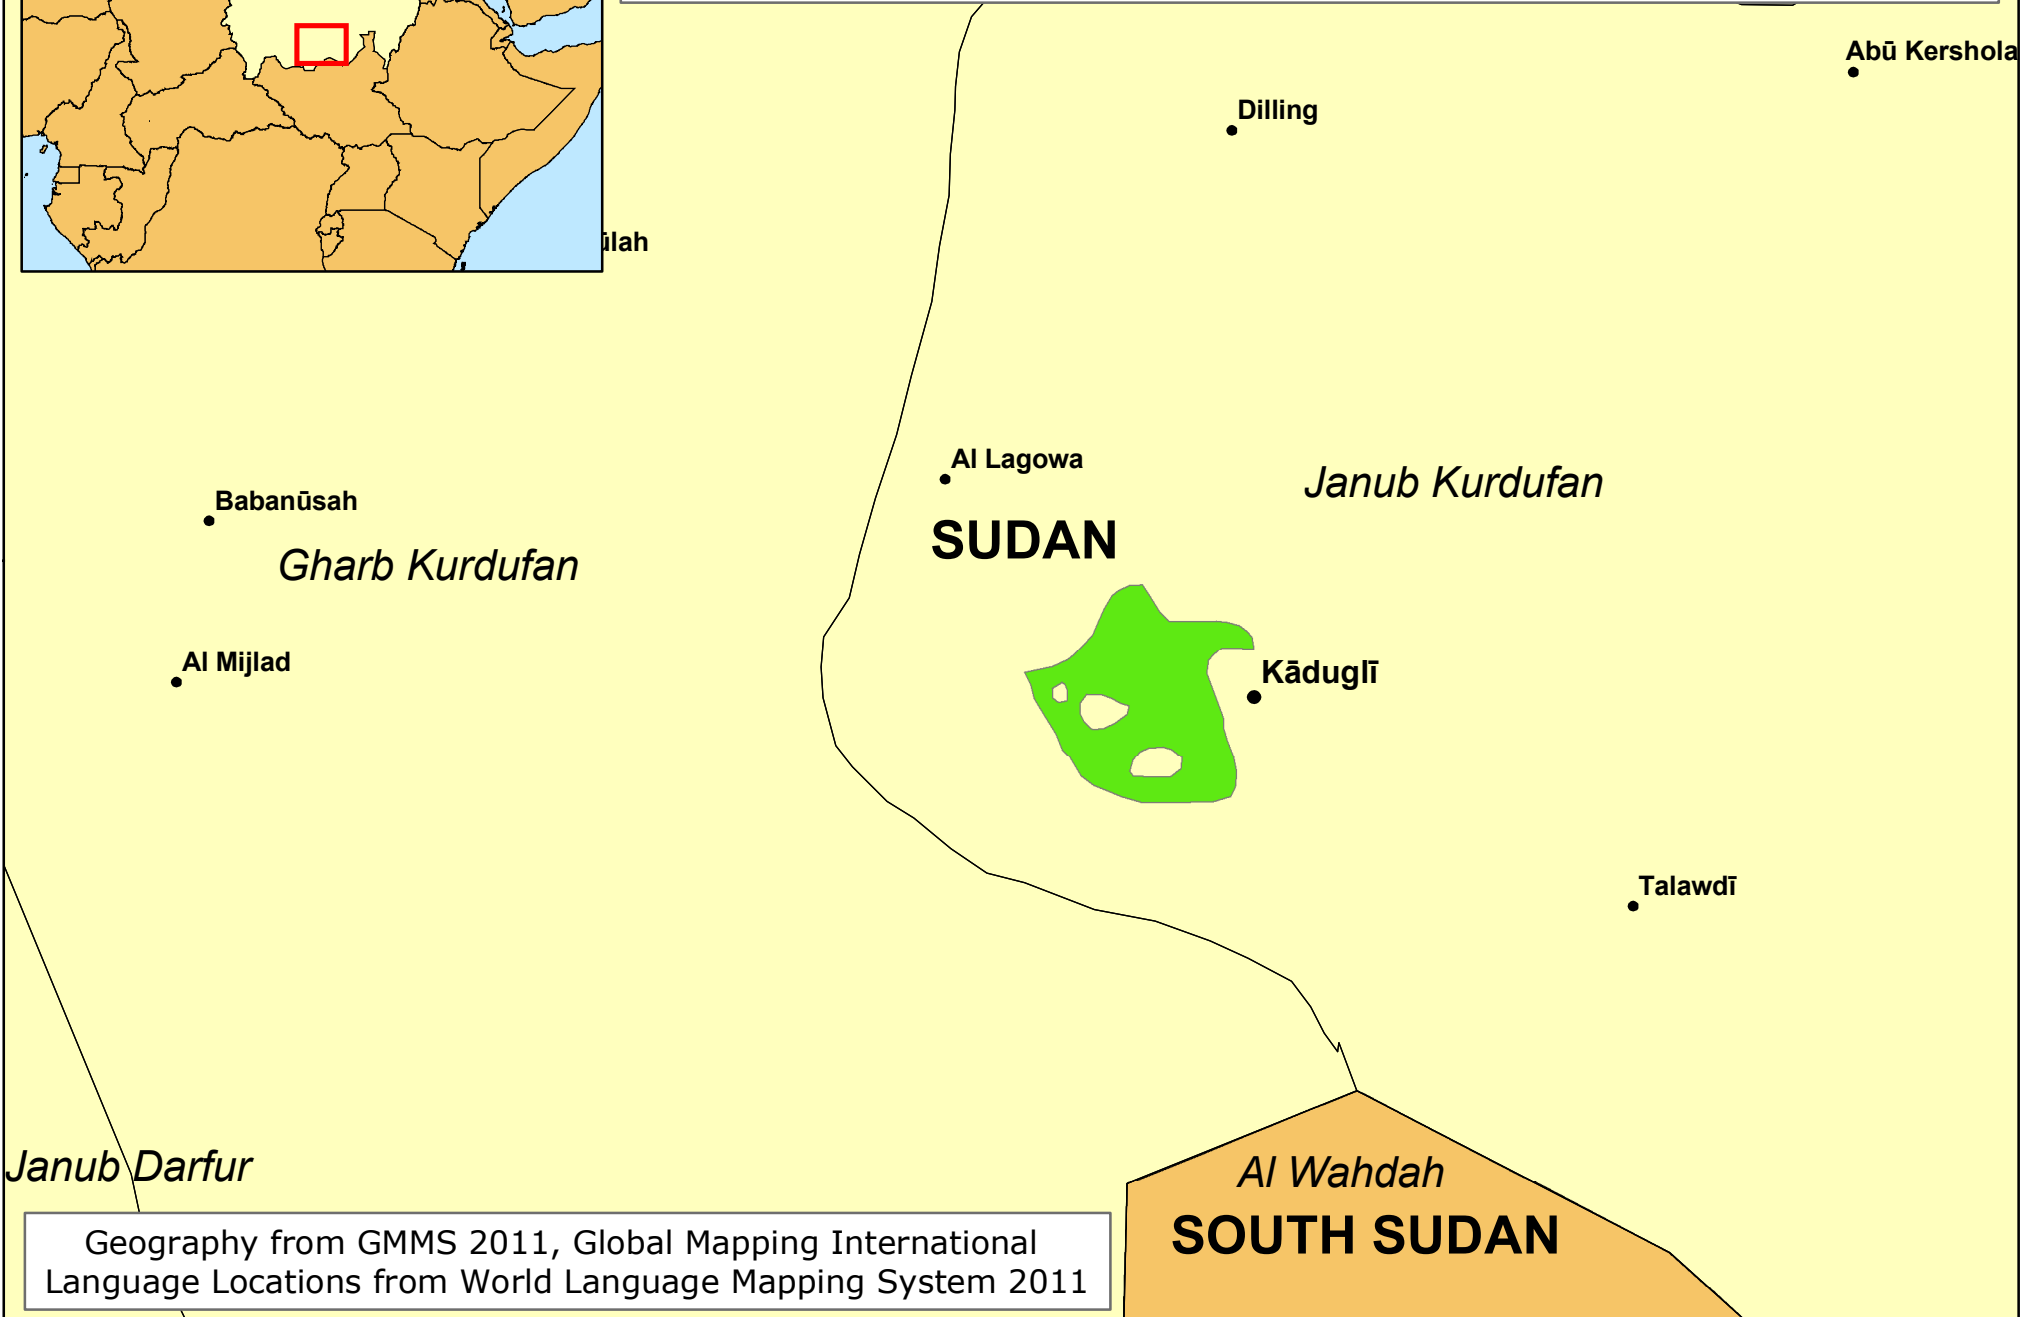

Katcha-Kadugli-Miri of Sudan

0 30 60 90 Km

www.joshuaproject.net

Geography from GMMS 2011, Global Mapping International
Language Locations from World Language Mapping System 2011