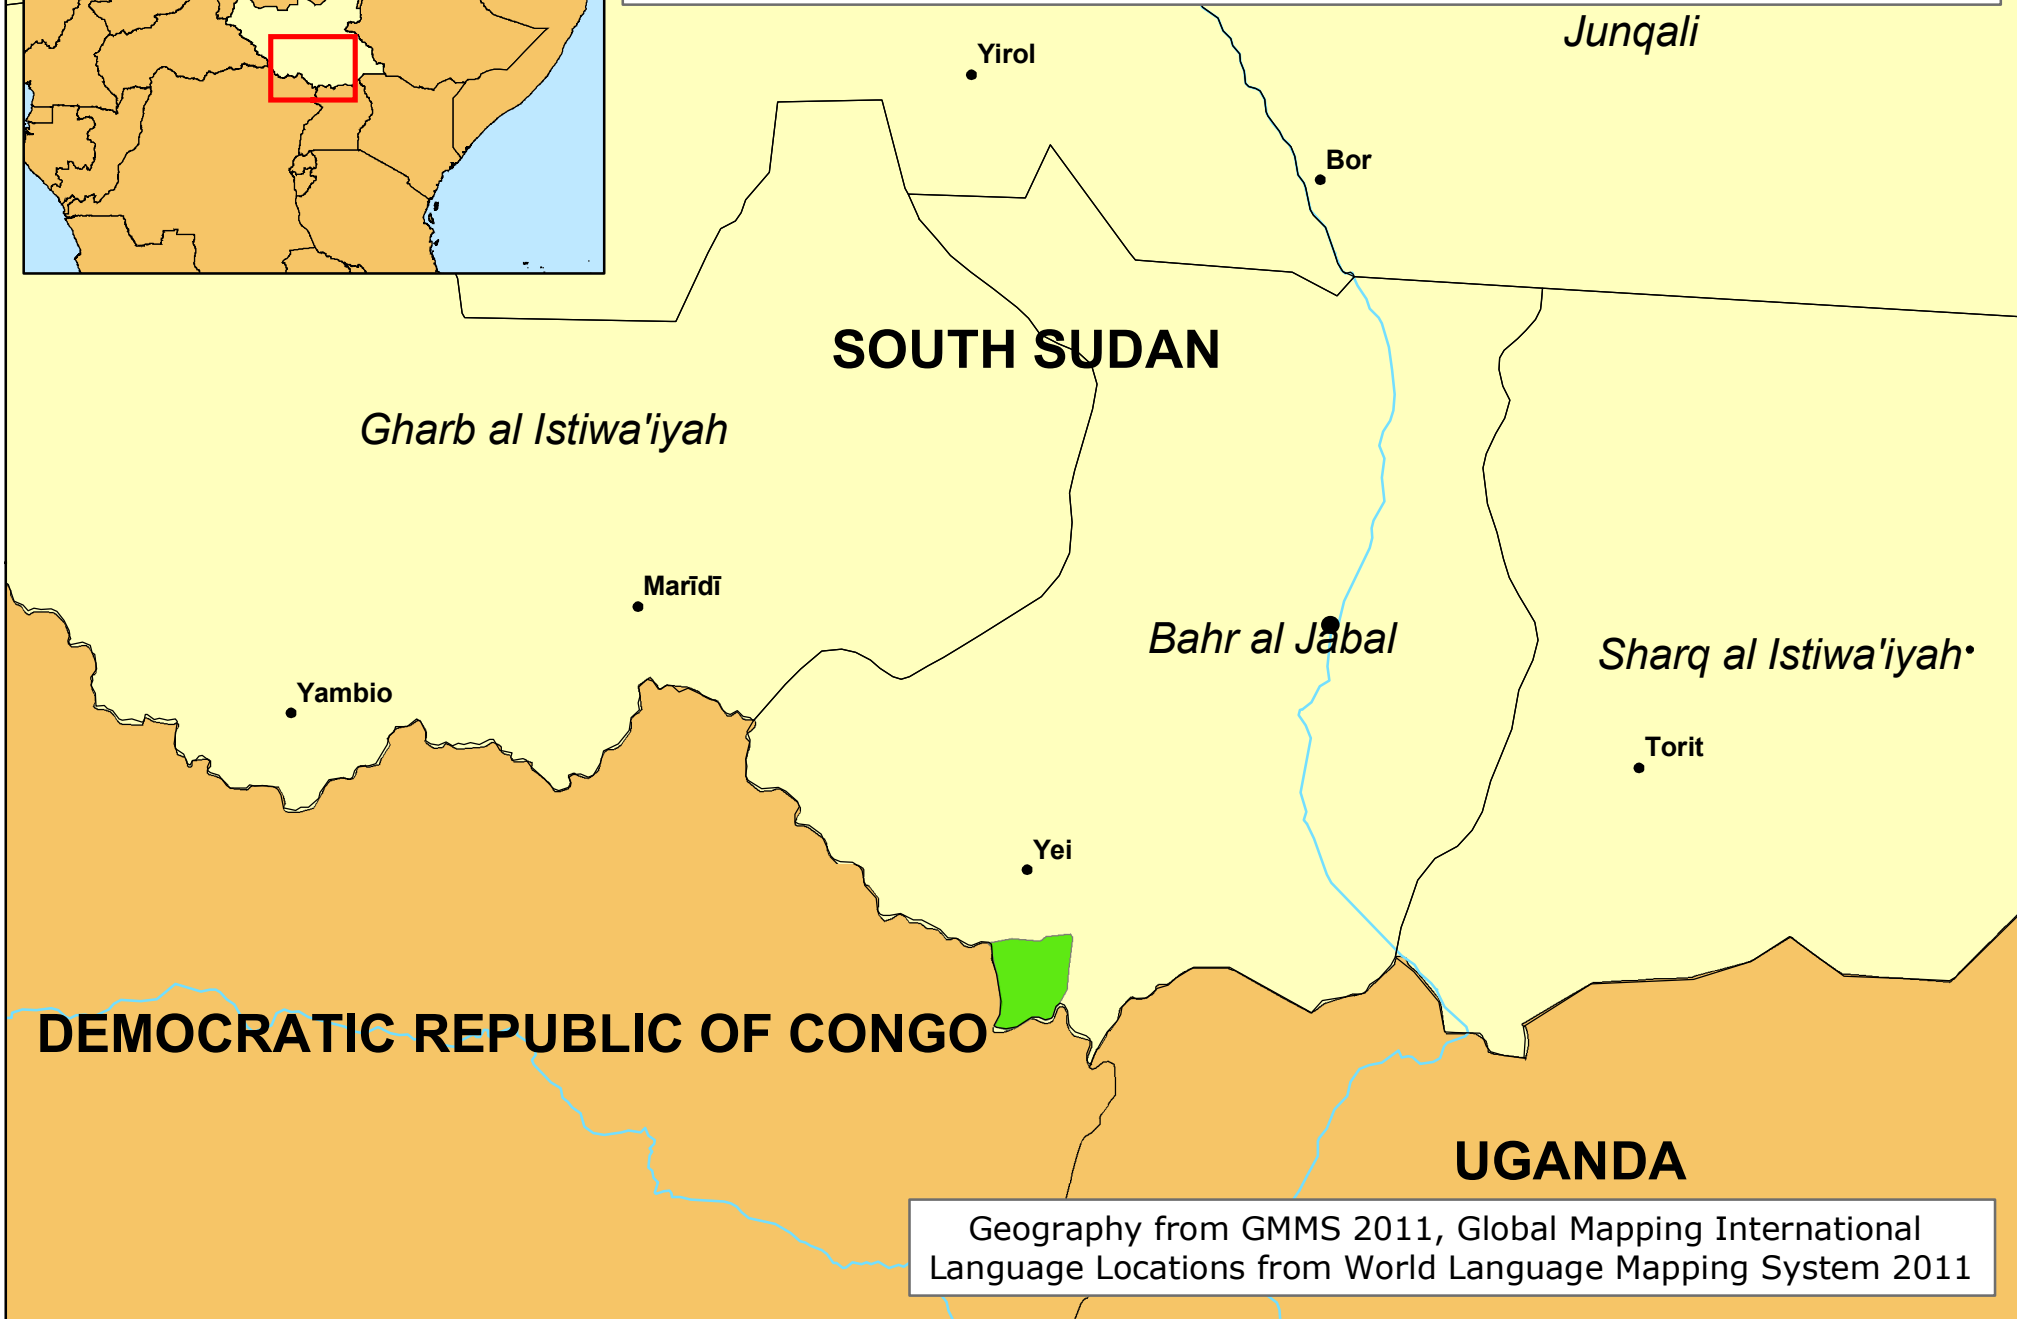

# Kaliko of South Sudan

0 60 120 180 Km

[www.joshuaproject.net](http://www.joshuaproject.net)

Geography from GMMS 2011, Global Mapping International  
Language Locations from World Language Mapping System 2011