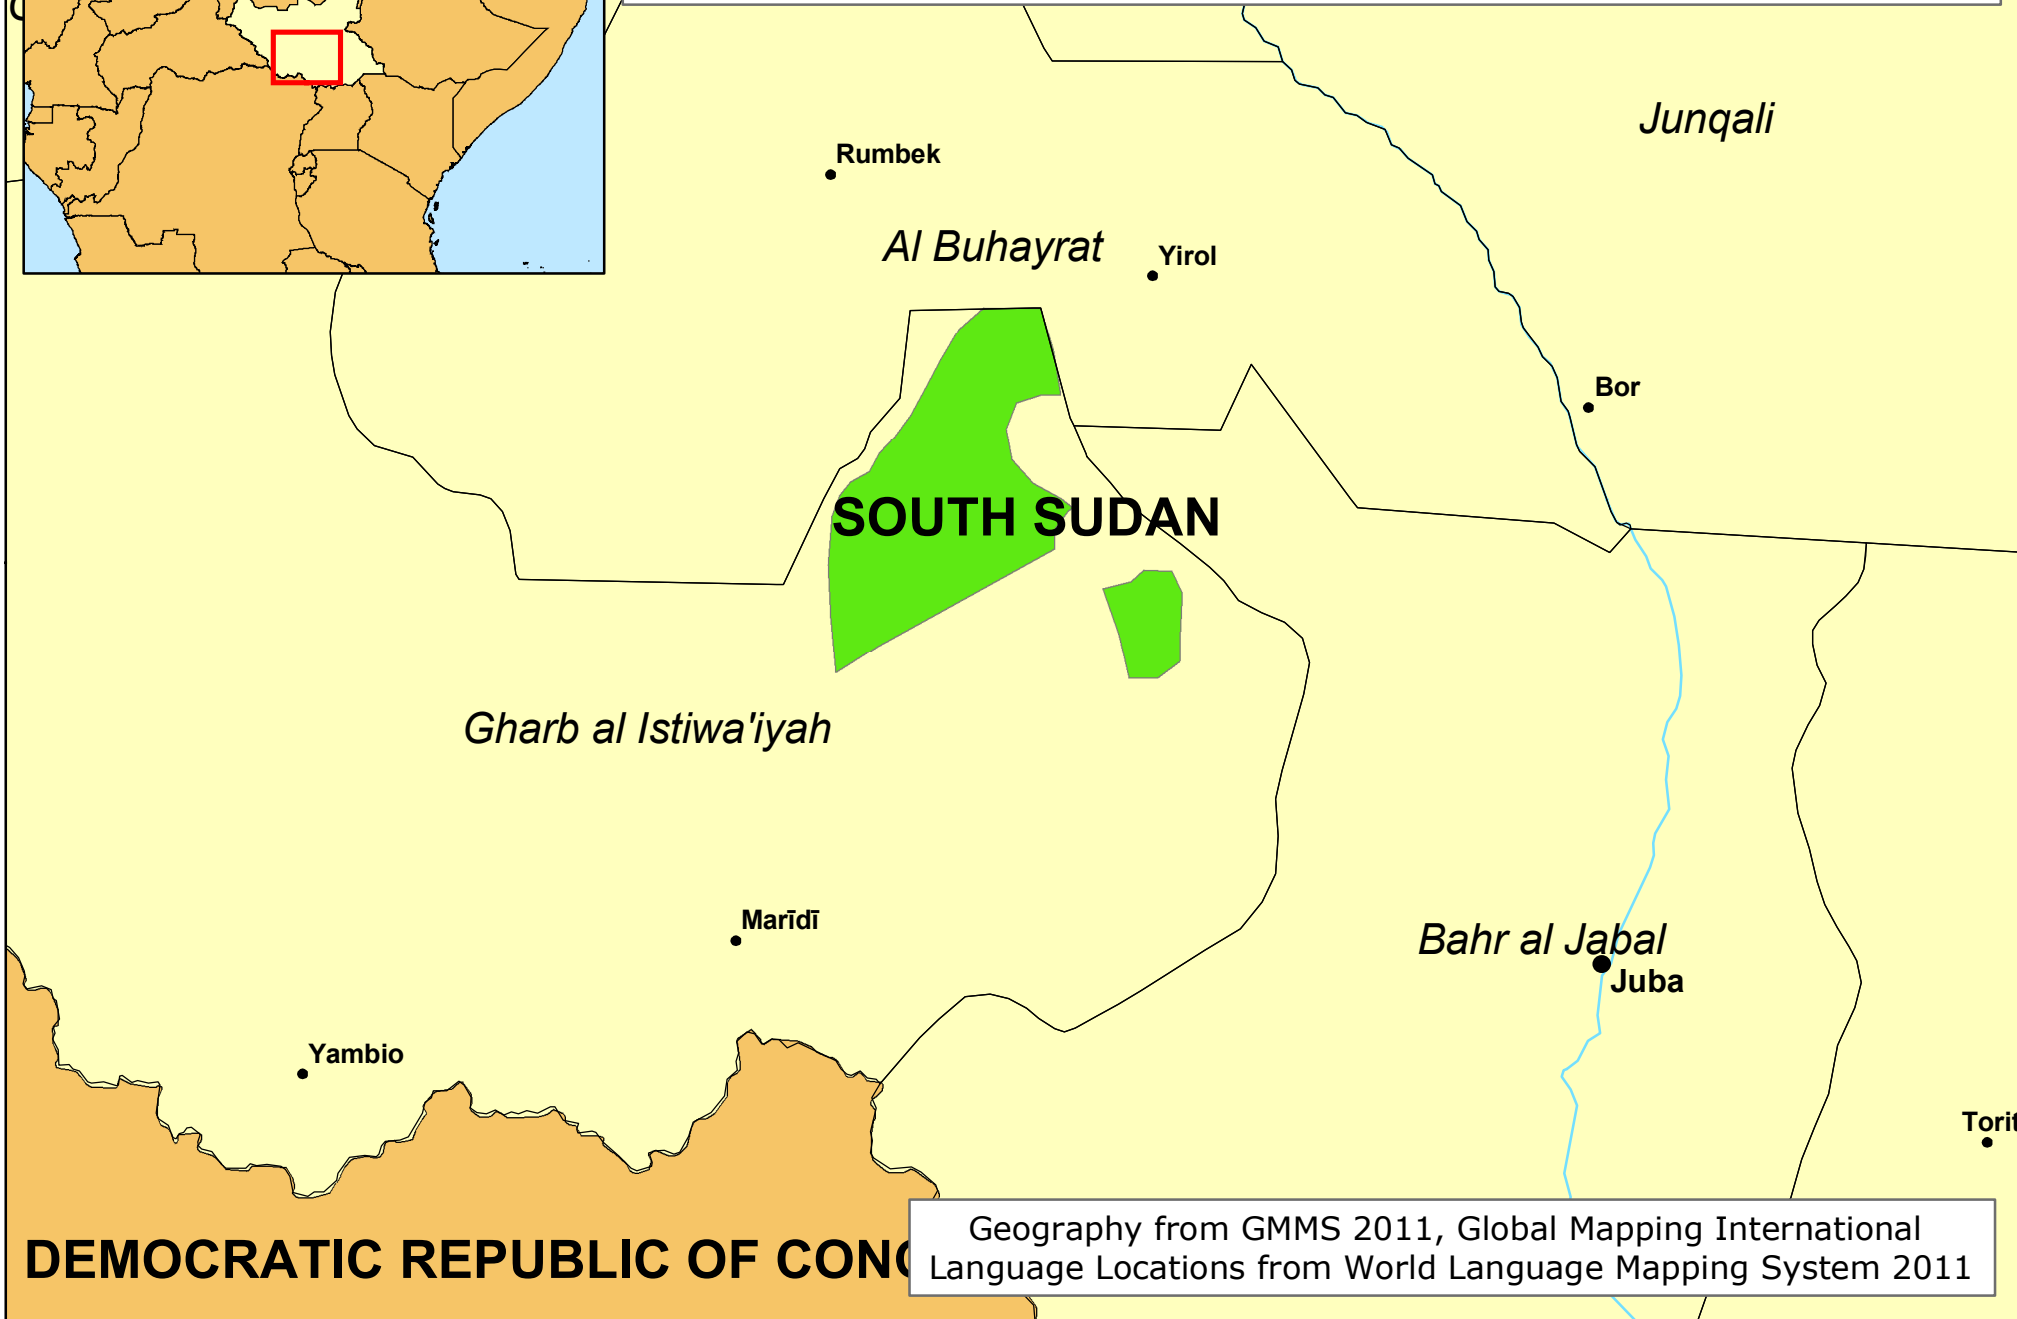

Jur Modo of South Sudan

0 50 100 150 Km

www.joshuaproject.net

Geography from GMMS 2011, Global Mapping International
Language Locations from World Language Mapping System 2011

DEMOCRATIC REPUBLIC OF CONGO