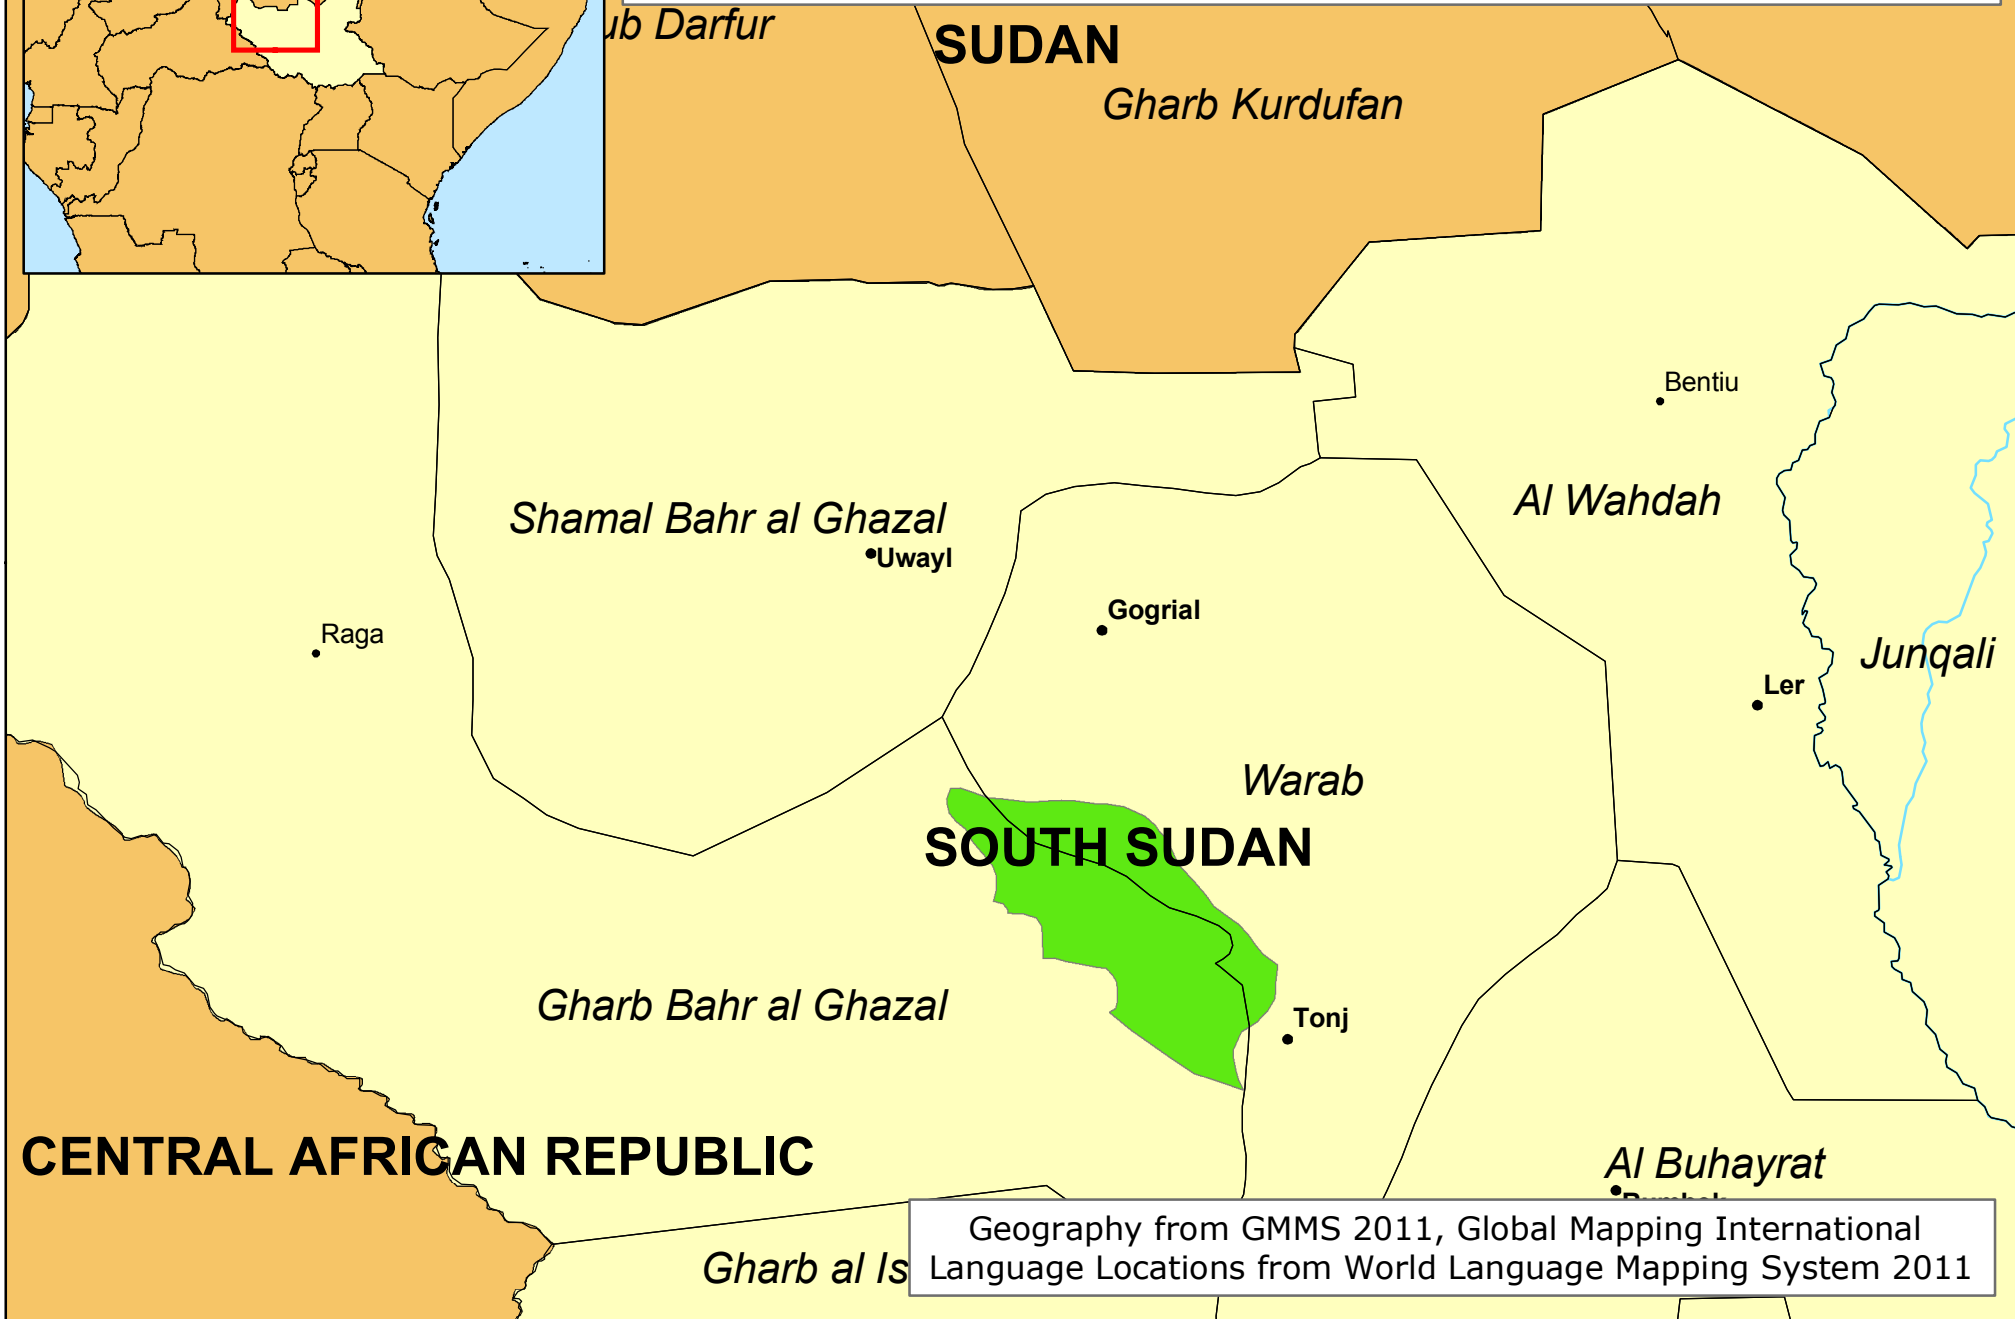

Luo of South Sudan

0 60 120 180 Km

www.joshuaproject.net

Geography from GMMS 2011, Global Mapping International
Language Locations from World Language Mapping System 2011