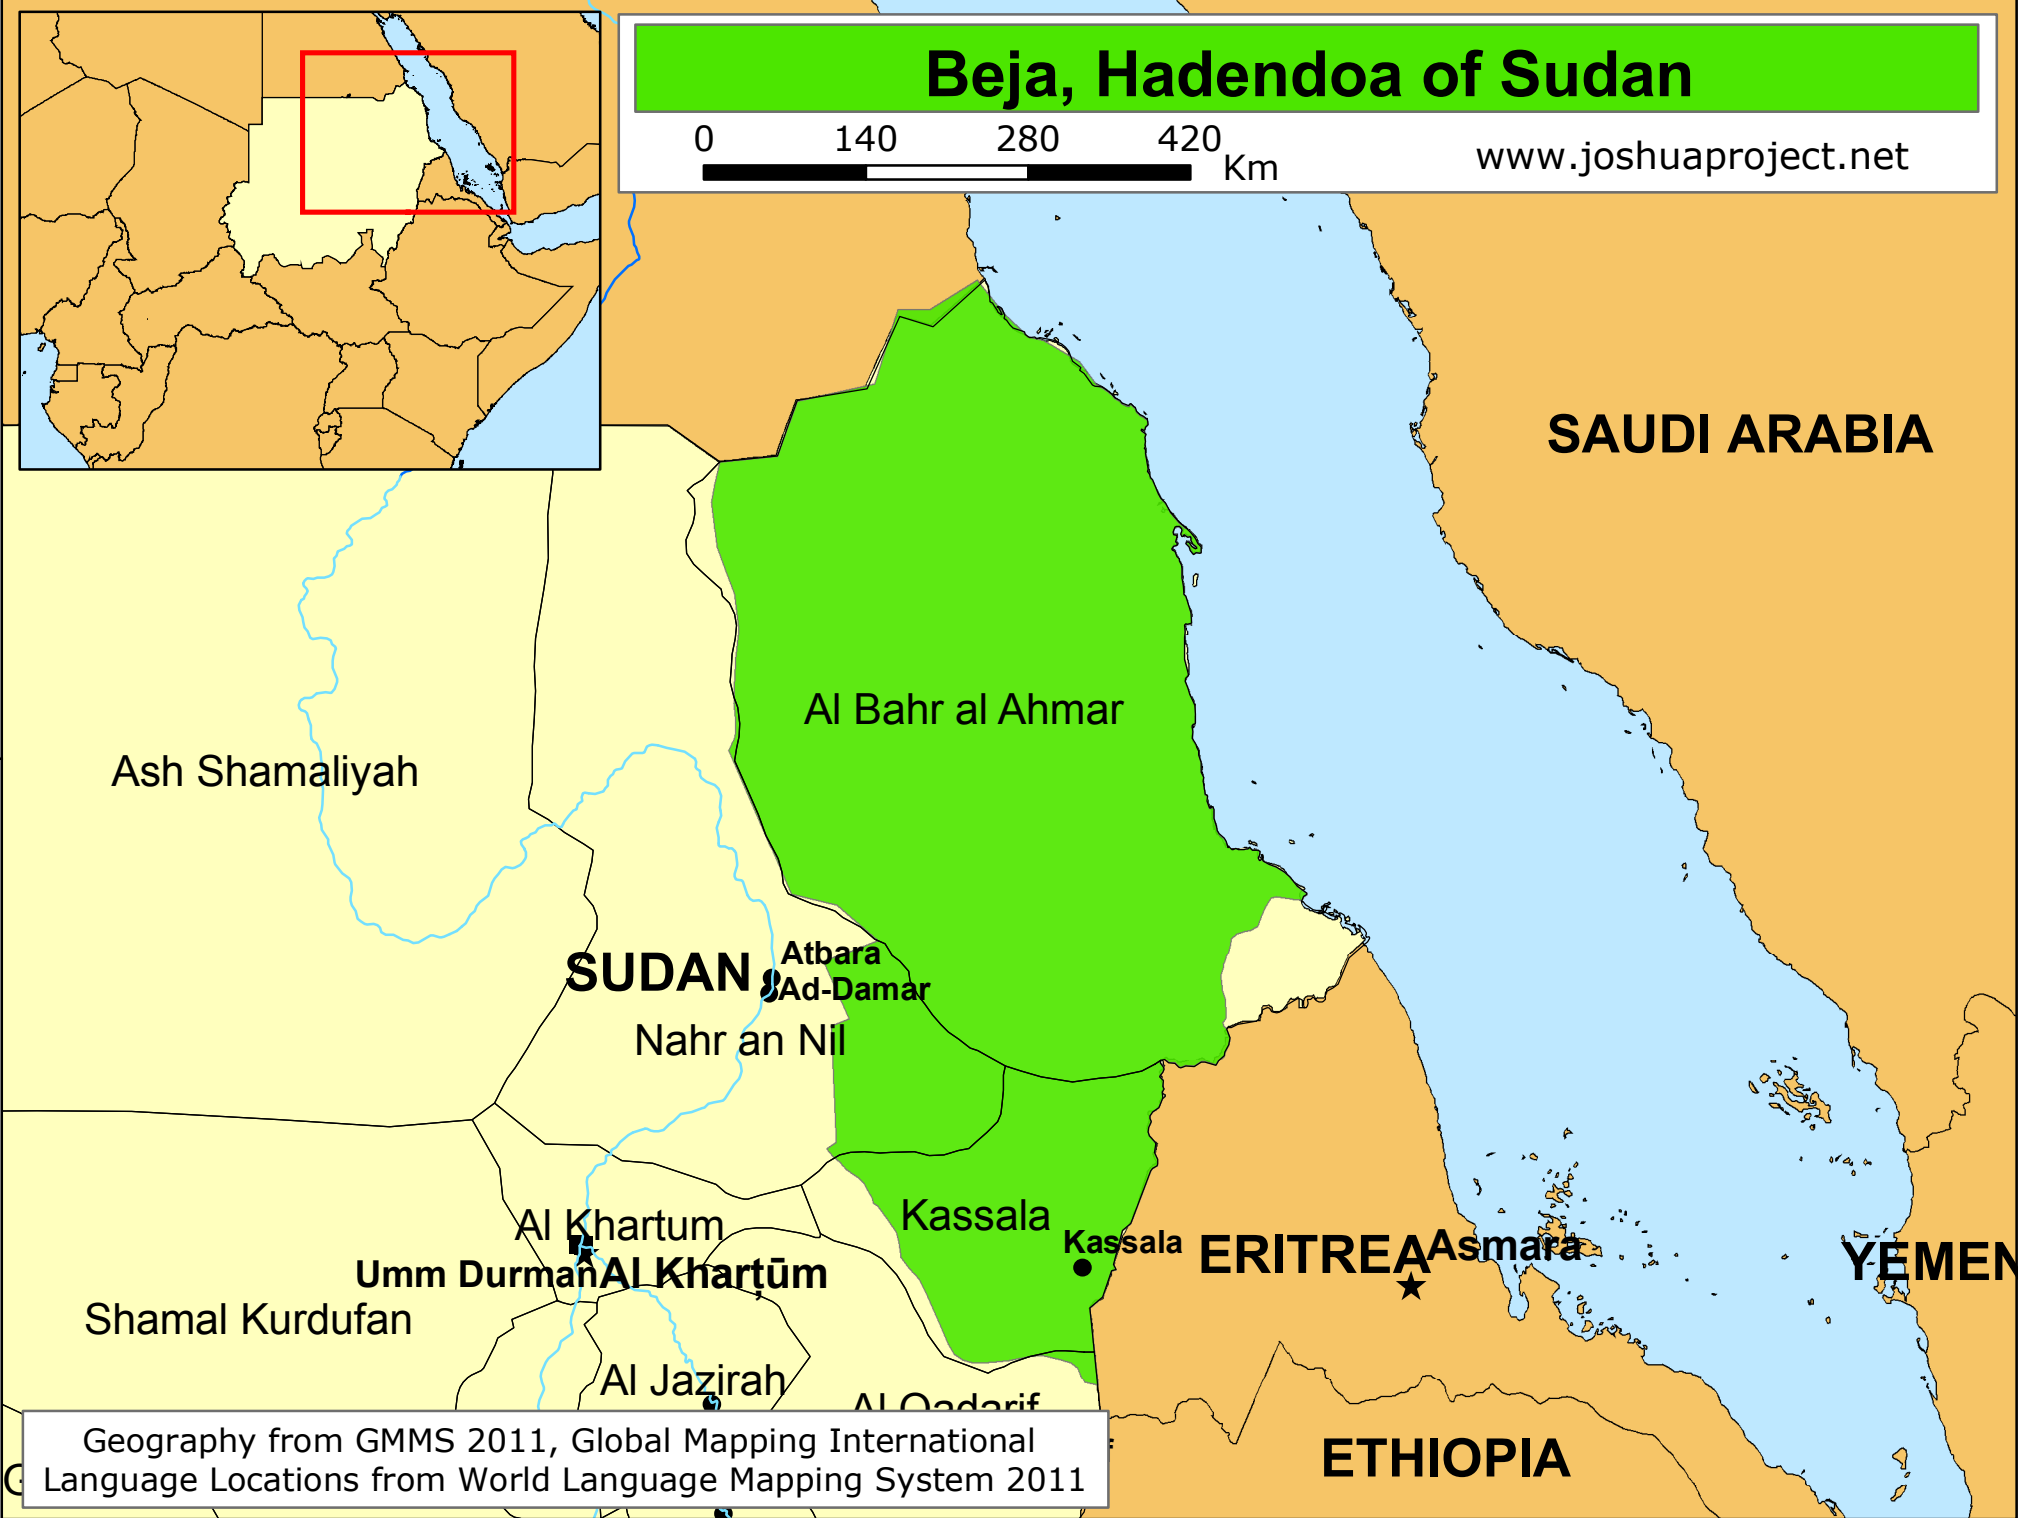

# Beja, Hadendoa of Sudan

0 140 280 420 Km

[www.joshuaproject.net](http://www.joshuaproject.net)

Geography from GMMS 2011, Global Mapping International  
Language Locations from World Language Mapping System 2011