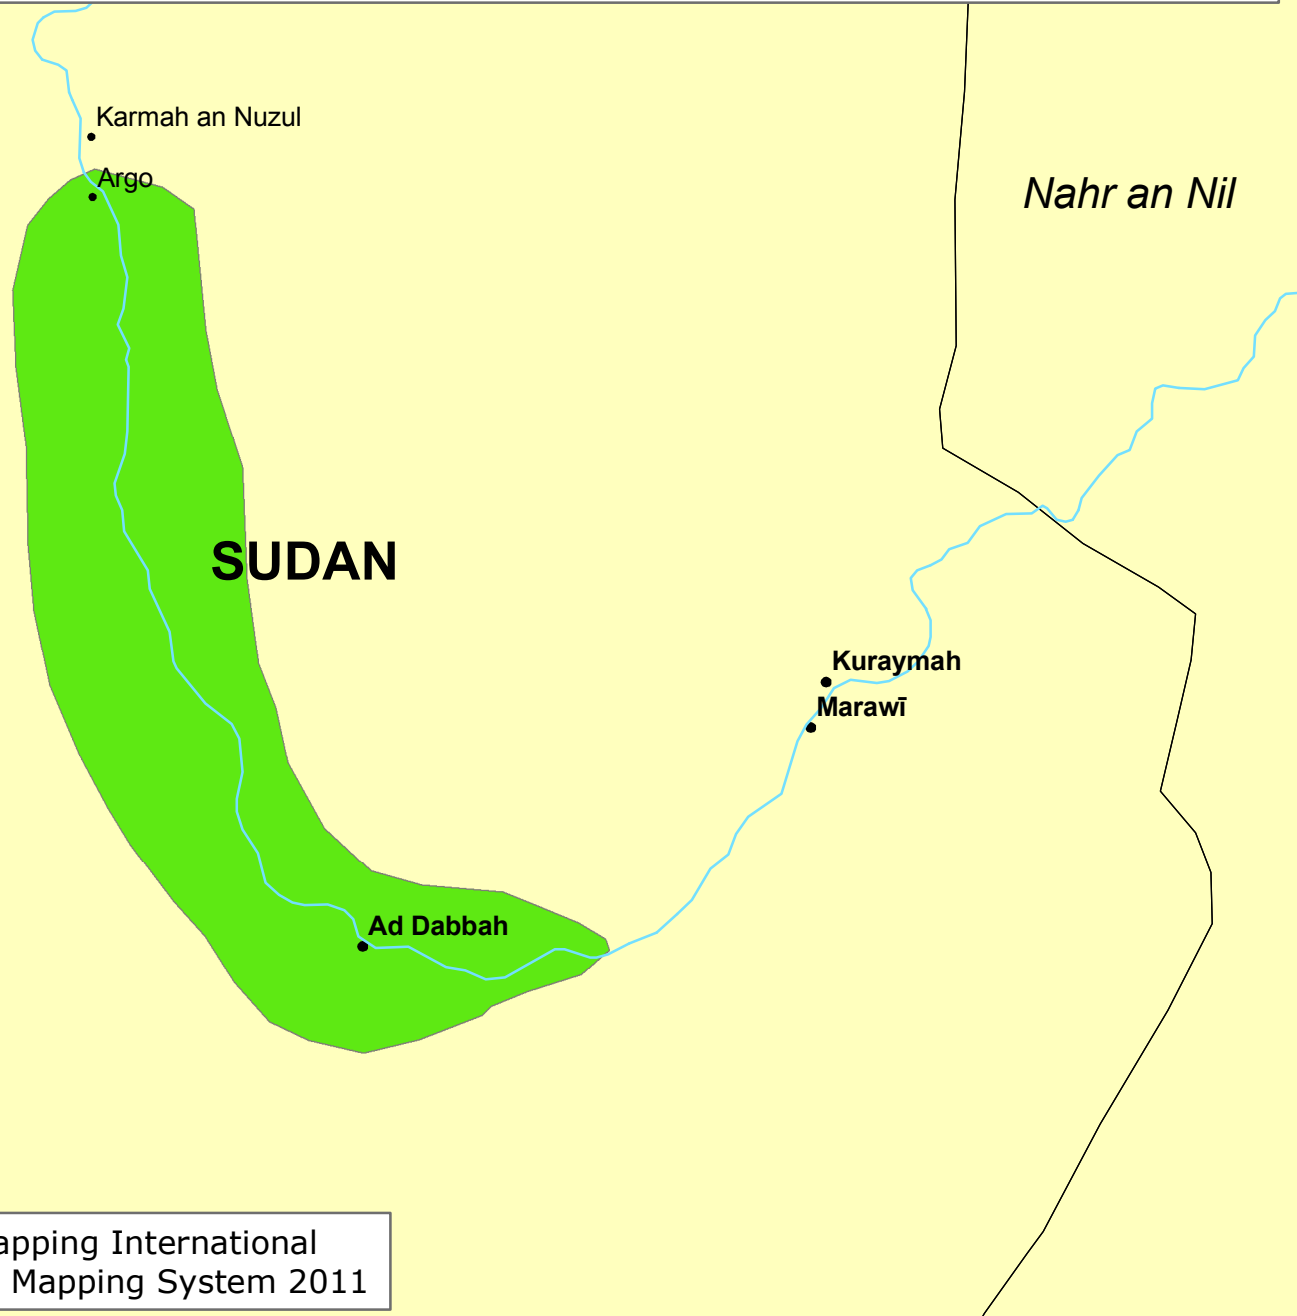

Nubian, Dongolawi of Sudan

0 40 80 120 Km

www.joshuaproject.net

Geography from GMMS 2011, Global Mapping International
Language Locations from World Language Mapping System 2011