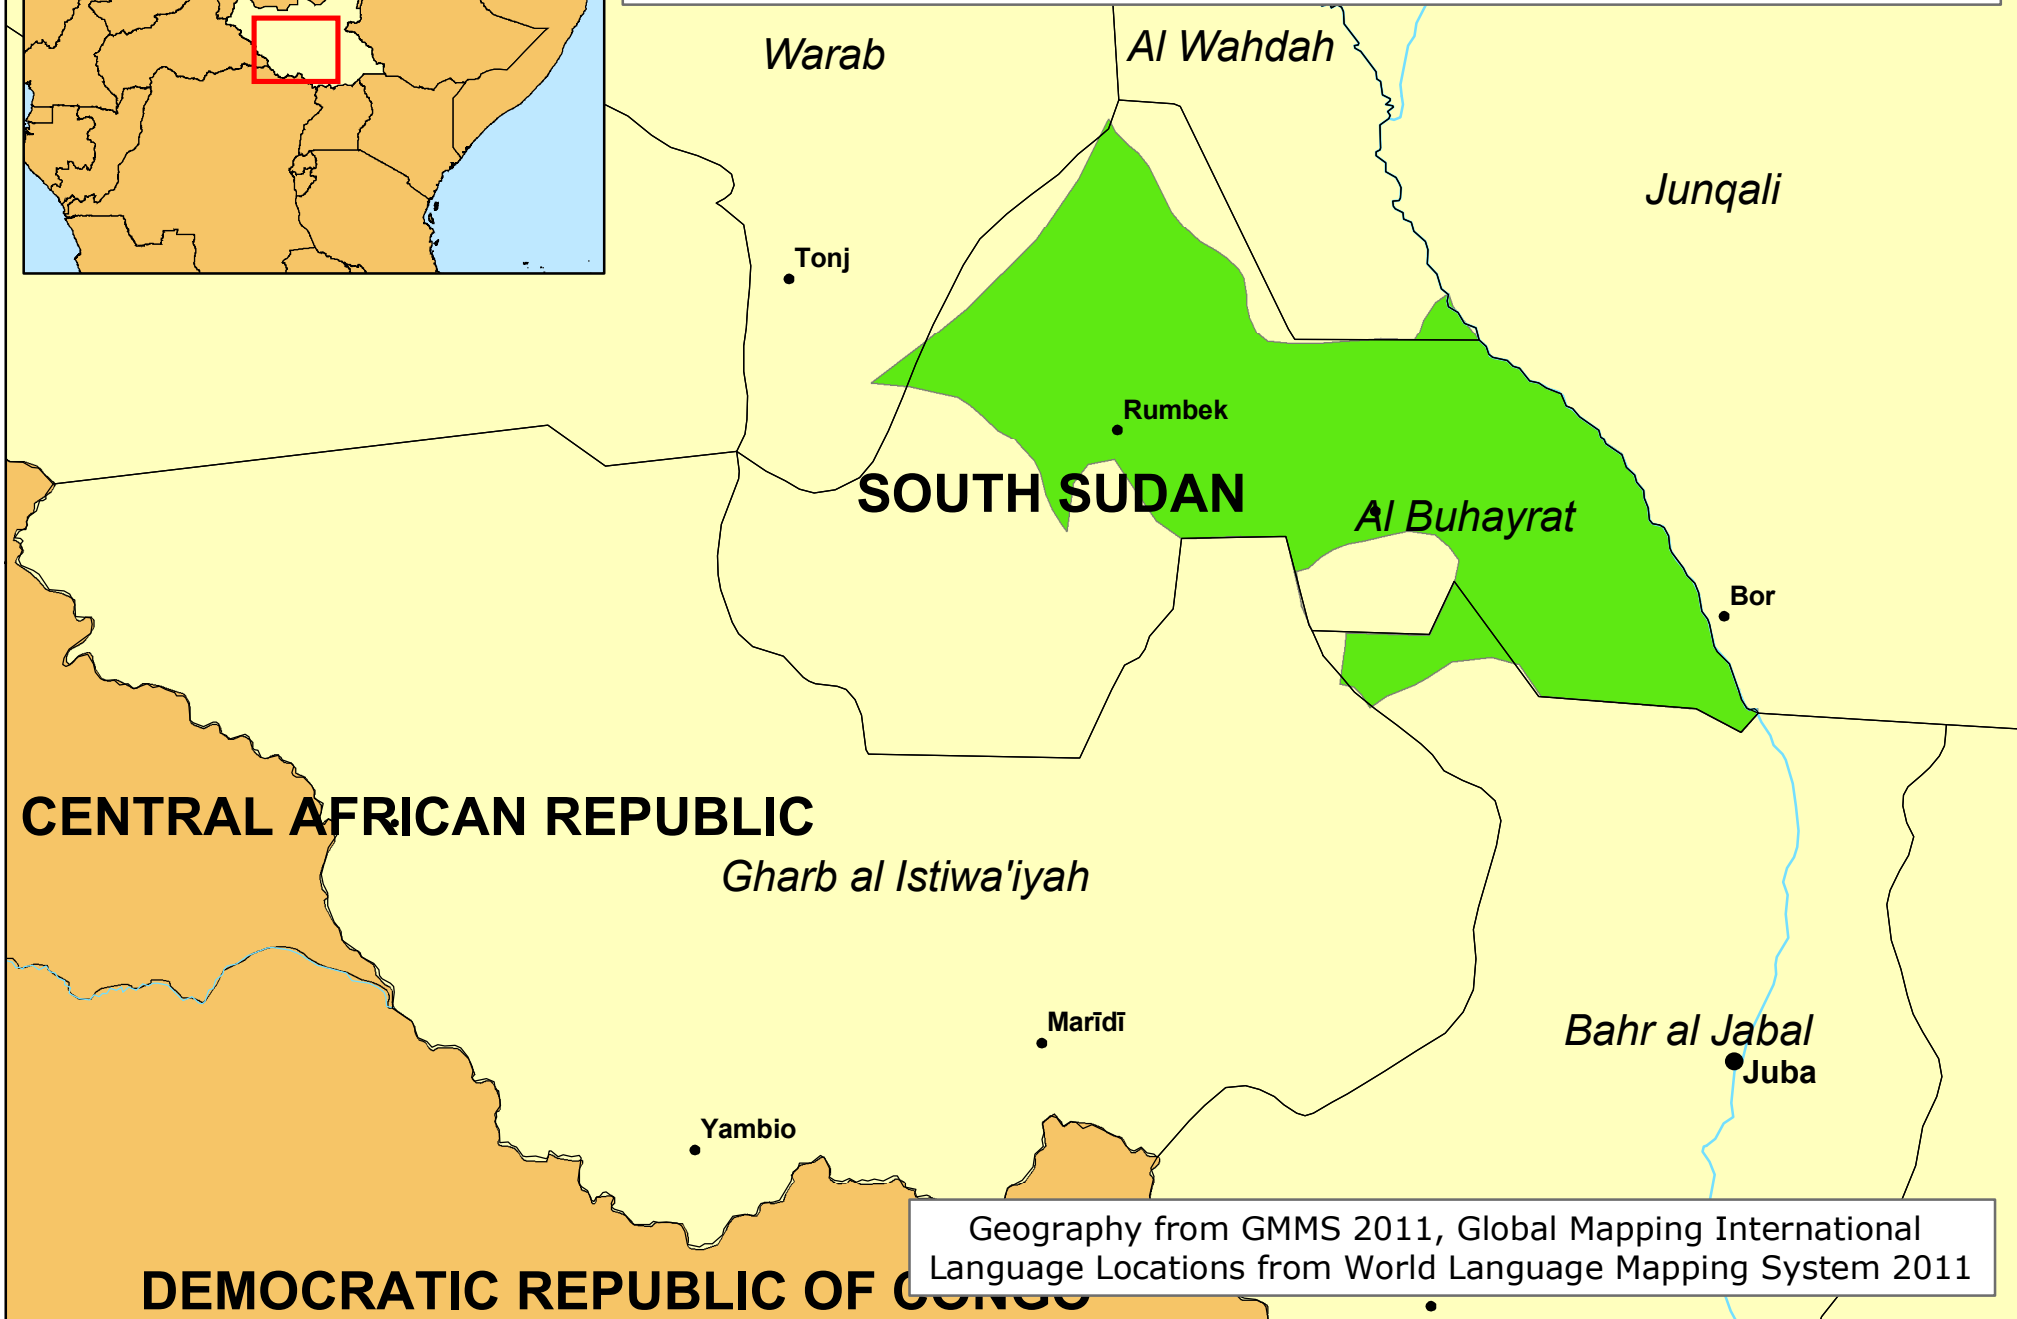

Dinka, South Central of South Sudan

0 60 120 180 Km

www.joshuaproject.net

Geography from GMS 2011, Global Mapping International
Language Locations from World Language Mapping System 2011