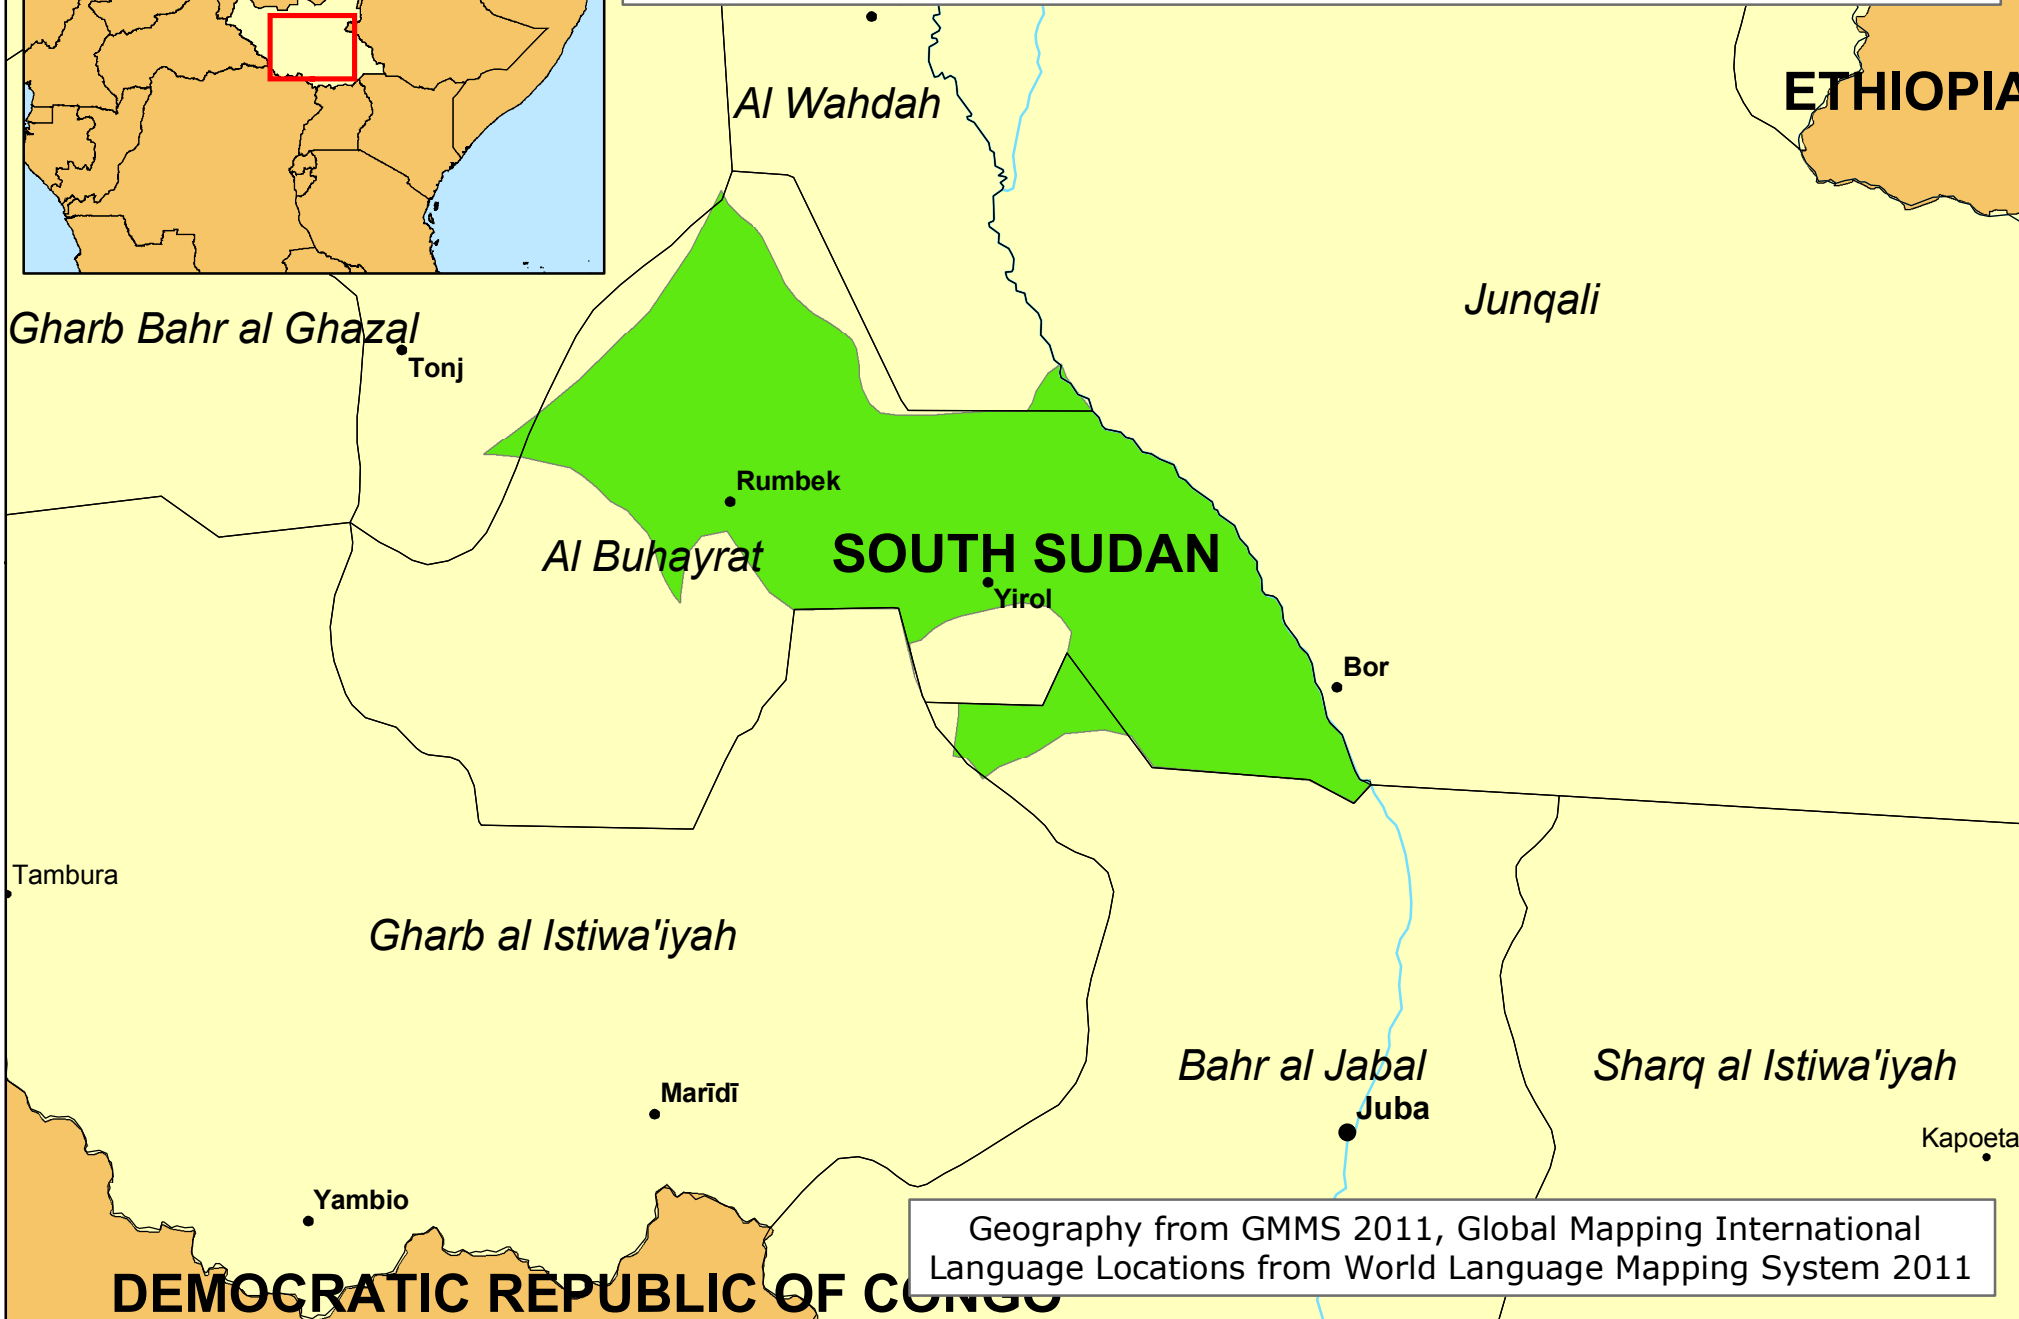

Dinka, Central of South Sudan

0 60 120 180 Km

www.joshuaproject.net

Geography from GMS 2011, Global Mapping International
Language Locations from World Language Mapping System 2011